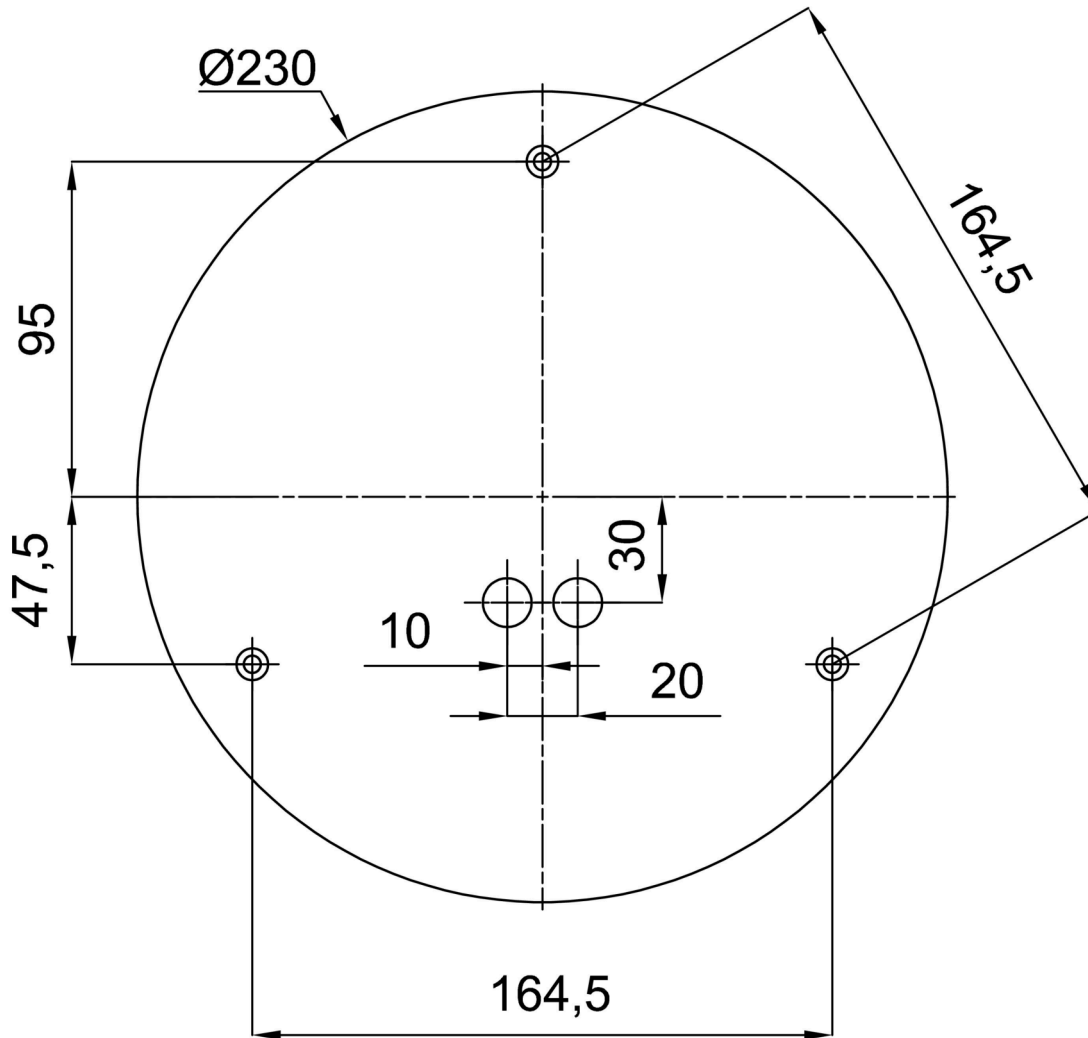

Technical data

Types of luminaires	Emergency combined
Mounting type	Suspended - rod
Base material	brass
Shade material	three-layer glass TRIPLEX OPAL
Base color	polished brass
Shade color	white
Holding the shade	steel holder
Mounting location	ceiling
Width	350 mm
Length	350 mm
Height	350 mm
Diameter	ø 350 mm
Suspension length	600 mm
mounting holes (diameter)	none
Energy Class	D
Impact strength	IK01
Operating temperature	from -20°C to +30°C

Installation dimensions:

Additional assortment:

Lampshade

Product code	Name	Color	Picture	Drawing
20144	097	white	