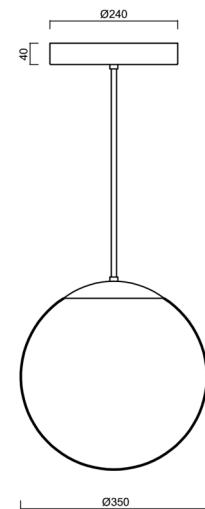

ADRIA P3A HP

LED-5L06E900Z11/097/L60 NK3H MS 4K#

WWW.OSMONT.CZ

ADRIA P3A HP

Product code: ADR50791

Type: LED-5L06E900Z11/097/L60 NK3H MS 4K#

Short description of the luminaire: Brass polished | pendant high-power LED light with emergency backup combined | TRIPLEX OPAL hand blown glass shade | rod pendant 60 cm |

Technical data

Types of luminaires	Emergency combined
Mounting type	Suspended - rod
Base material	brass
Shade material	three-layer glass TRIPLEX OPAL
Base color	polished brass
Shade color	white
Holding the shade	steel holder
Mounting location	ceiling
Width	350 mm
Length	350 mm
Height	350 mm
Diameter	ø 350 mm
Suspension length	600 mm
mounting holes (diameter)	none
Energy Class	D
Impact strength	IK01
Operating temperature	from -20°C to +30°C

Electrical data

Power consumption	43 W
Ingress Protection	IP40
Socket	LED modul
Battery type	LiFePO4
Emergency time	3 hours
terminal block	none

Luminous data

Lum. flux of luminaire	5870 lm
Lum. flux of light source	6670 lm
Lum. flux of light source in emergency mode	200 lm
Chromaticity temperature	4000 K
Rated life time LED L80/B10	100000 hours
CRI	Ra80
MacAdam	3
Blue light hazard	Risk group 0

Installation dimensions:

Additional assortment:

Lampshade

Product code	Name	Color	Picture	Drawing
20144	097	white	