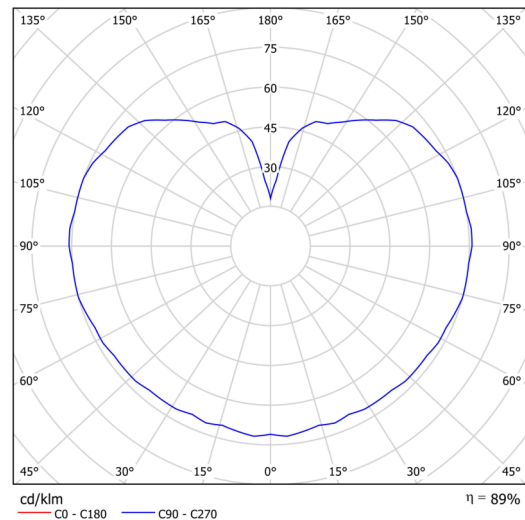

ADRIA P3A HP

Product code: ADR50782

Type: LED-5L06E900Z11/097/L80 MS 4K#

Short description of the luminaire: Brass polished | pendant high-power LED light ON/OFF | TRIPLEX OPAL hand blown glass shade | rod pendant 80 cm |

Technical data

Types of luminaires	Classic on/off
Mounting type	Suspended - rod
Base material	brass
Shade material	three-layer glass TRIPLEX OPAL
Base color	polished brass
Shade color	white
Holding the shade	steel holder
Mounting location	ceiling
Width	350 mm
Length	350 mm
Height	350 mm
Diameter	ø 350 mm
Suspension length	800 mm
mounting holes (diameter)	none
Energy Class	D
Impact strength	IK01
Operating temperature	from -20°C to +30°C

Electrical data

Power consumption	43 W
Ingress Protection	IP40
Socket	LED modul
terminal block	none

Luminous data

Lum. flux of luminaire	5870 lm
Lum. flux of light source	6670 lm
Chromaticity temperature	4000 K
Rated life time LED L80/B10	100000 hours
CRI	Ra80
MacAdam	3
Blue light hazard	Risk group 0

Eulum data for calculation programs are available at www.osmont.cz.