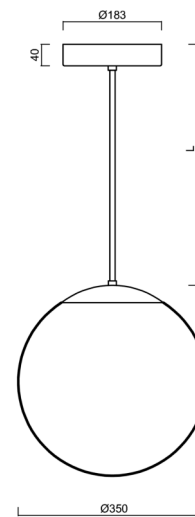

ADRIA P3A HP

Product code: ADR50782

Type: LED-5L06E900Z11/097/L80 MS 4K#

Short description of the luminaire: Brass polished | pendant high-power LED light ON/OFF | TRIPLEX OPAL hand blown glass shade | rod pendant 80 cm |

Technical data

Types of luminaires	Classic on/off
Mounting type	Suspended - rod
Base material	brass
Shade material	three-layer glass TRIPLEX OPAL
Base color	polished brass
Shade color	white
Holding the shade	steel holder
Mounting location	ceiling
Width	350 mm
Length	350 mm
Height	350 mm
Diameter	ø 350 mm
Suspension length	800 mm
mounting holes (diameter)	none
Energy Class	D
Impact strength	IK01
Operating temperature	from -20°C to +30°C

Electrical data

Power consumption	43 W
Ingress Protection	IP40
Socket	LED modul
terminal block	none

Luminous data

Lum. flux of luminaire	5870 lm
Lum. flux of light source	6670 lm
Chromaticity temperature	4000 K
Rated life time LED L80/B10	100000 hours
CRI	Ra80
MacAdam	3
Blue light hazard	Risk group 0

Eulum data for calculation programs are available at www.osmont.cz.