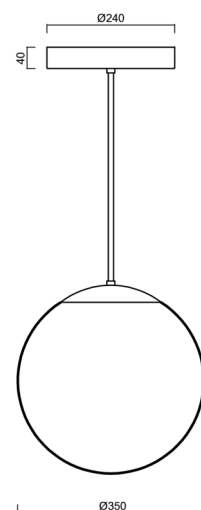

ADRIA P3A HP

LED-5L06E900Z11/097/L80 NK3HST C 4K#

WWW.OSMONT.CZ

ADRIA P3A HP

Product code: ADR50777

Type: LED-5L06E900Z11/097/L80 NK3HST C 4K#

Short description of the luminaire: Black colour | pendant high-power LED light with emergency backup combined (with Self-test) | TRIPLEX OPAL hand blown glass shade| rod pendant 80 cm |

Technical data

Types of luminaires	Emergency combined SELFTEST
Mounting type	Suspended - rod
Base material	steel
Shade material	three-layer glass TRIPLEX OPAL
Base color	black Ral9005
Shade color	white
Holding the shade	steel holder
Mounting location	ceiling
Width	350 mm
Length	350 mm
Height	350 mm
Diameter	ø 350 mm
Suspension length	800 mm
mounting holes (diameter)	none
Energy Class	D
Impact strength	IK01
Operating temperature	from -20°C to +30°C

Electrical data

Power consumption	43 W
Ingress Protection	IP40
Socket	LED modul
Battery type	LiFePO4
Emergency time	3 hours
SELFTEST	yes
terminal block	none

Luminous data

Lum. flux of luminaire	5870 lm
Lum. flux of light source	6670 lm
Lum. flux of light source in emergency mode	200 lm
Chromaticity temperature	4000 K
Rated life time LED L80/B10	100000 hours
CRI	Ra80
MacAdam	3
Blue light hazard	Risk group 0

Installation dimensions:

Additional assortment:

Lampshade

Product code	Name	Color	Picture	Drawing
20144	097	white		