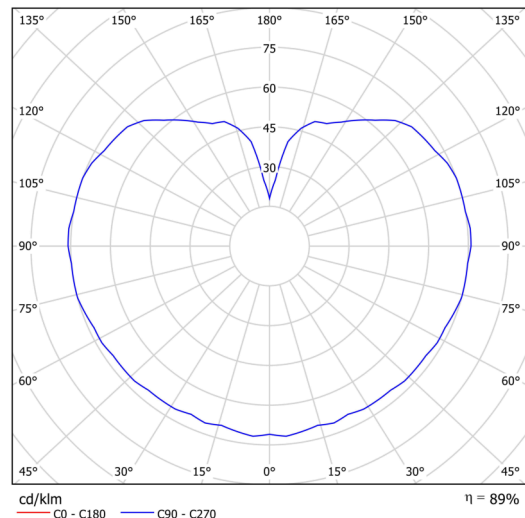

Luminous data

Lum. flux of luminaire	5870 lm
Lum. flux of light source	6670 lm
Lum. flux of light source in emergency mode	200 lm
Chromaticity temperature	4000 K
Rated life time LED L80/B10	100000 hours
CRI	Ra80
MacAdam	3
Blue light hazard	Risk group 0

Eulum data for calculation programs are available at www.osmont.cz.