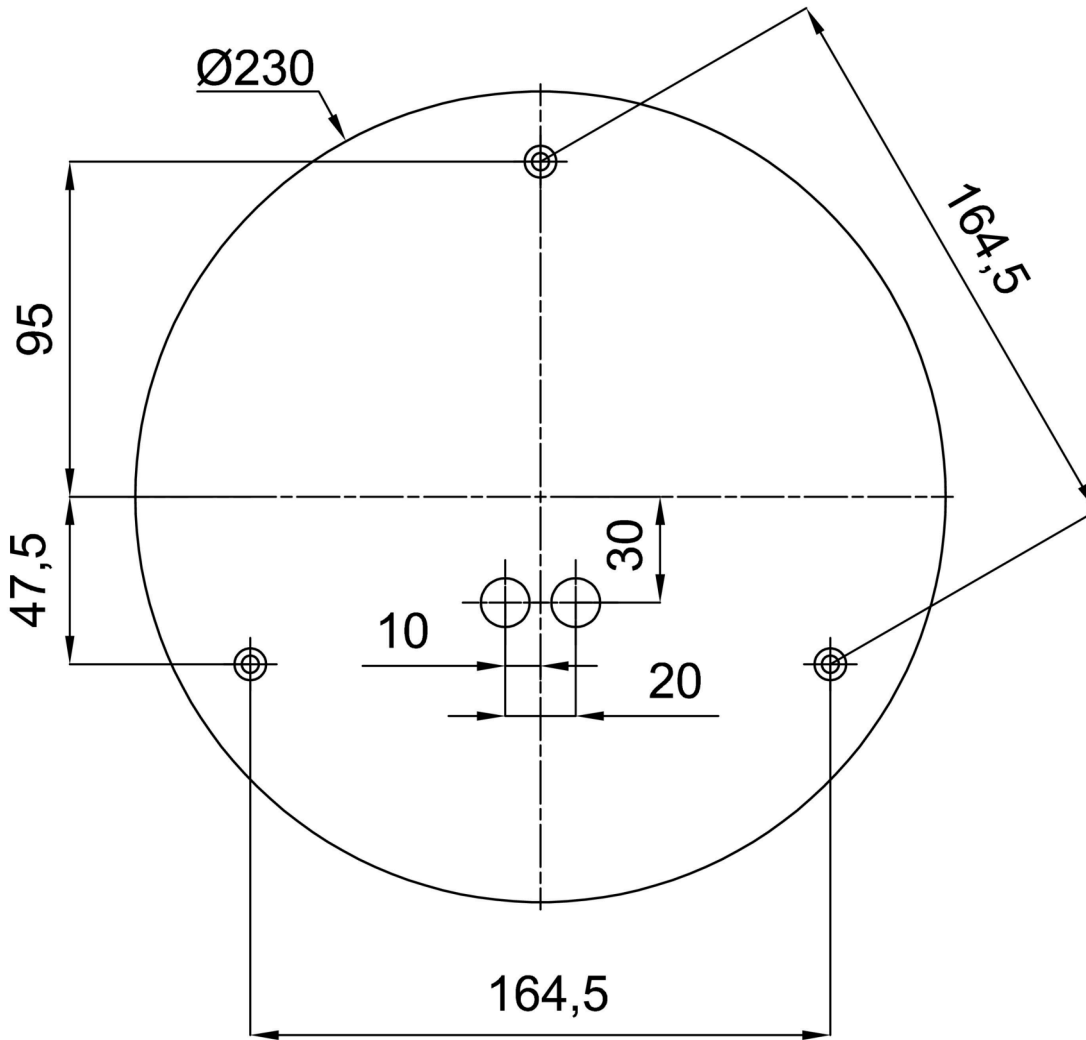

Technical data

Types of luminaires	Emergency combined
Mounting type	Suspended - rod
Base material	steel
Shade material	three-layer glass TRIPLEX OPAL
Base color	black Ral9005
Shade color	white
Holding the shade	steel holder
Mounting location	ceiling
Width	350 mm
Length	350 mm
Height	350 mm
Diameter	Ø 350 mm
Suspension length	200 mm
mounting holes (diameter)	none
Energy Class	D
Impact strength	IK01
Operating temperature	from -20°C to +30°C

Installation dimensions:

Additional assortment:

Lampshade

Product code	Name	Color	Picture	Drawing
20144	097	white		