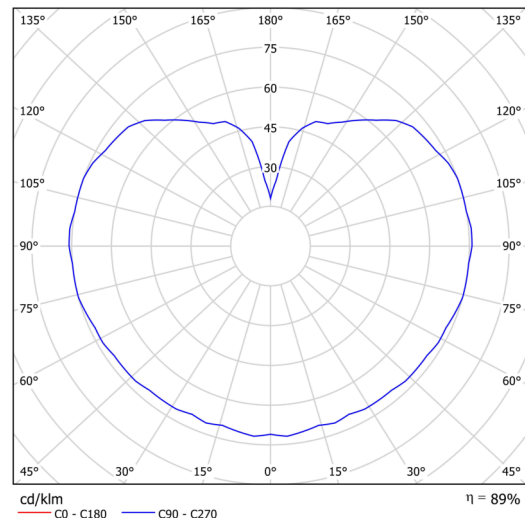

Luminous data

Lum. flux of luminaire	5870 lm
Lum. flux of light source	6670 lm
Chromaticity temperature	4000 K
Rated life time LED L80/B10	100000 hours
CRI	Ra80
MacAdam	3
Blue light hazard	Risk group 0

Eulum data for calculation programs are available at www.osmont.cz.