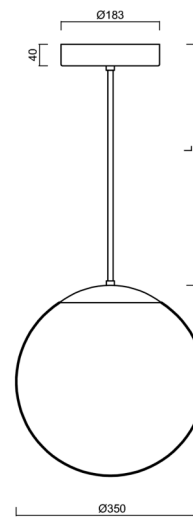

## ADRIA P3A HP

LED-5L06E900Z11/097/L80 C DALI 4K#

[WWW.OSMONT.CZ](http://WWW.OSMONT.CZ)

# ADRIA P3A HP

Product code: ADR50767

Type: LED-5L06E900Z11/097/L80 C DALI 4K#

Short description of the luminaire: Black colour | pendant high-power LED light DALI | TRIPLEX OPAL hand blown glass shade | rod pendant 80 cm |

## Technical data

Types of luminaires	Dimmable
Mounting type	Suspended - rod
Base material	steel
Shade material	three-layer glass TRIPLEX OPAL
Base color	black Ral9005
Shade color	white
Holding the shade	steel holder
Mounting location	ceiling
Width	350 mm
Length	350 mm
Height	350 mm
Diameter	ø 350 mm
Suspension length	800 mm
mounting holes (diameter)	none
Energy Class	D
Impact strength	IK01
Operating temperature	from -20°C to +30°C

Installation dimensions:

Additional assortment:

Lampshade

Product code	Name	Color	Picture	Drawing
20144	097	white		