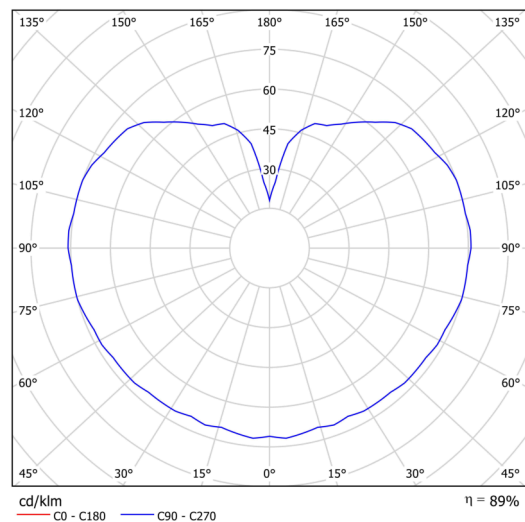

ADRIA P3A HP

Product code: ADR50763

Type: LED-5L06E900Z11/097/L100 C 4K#

Short description of the luminaire: Black colour | pendant high-power LED light ON/OFF | TRIPLEX OPAL hand blown glass shade | rod pendant 100 cm |

Technical data

Types of luminaires	Classic on/off
Mounting type	Suspended - rod
Base material	steel
Shade material	three-layer glass TRIPLEX OPAL
Base color	black Ral9005
Shade color	white
Holding the shade	steel holder
Mounting location	ceiling
Width	350 mm
Length	350 mm
Height	350 mm
Diameter	ø 350 mm
Suspension length	1000 mm
mounting holes (diameter)	none
Energy Class	D
Impact strength	IK01
Operating temperature	from -20°C to +30°C

Electrical data

Power consumption	43 W
Ingress Protection	IP40
Socket	LED modul
terminal block	none

Luminous data

Lum. flux of luminaire	5870 lm
Lum. flux of light source	6670 lm
Chromaticity temperature	4000 K
Rated life time LED L80/B10	100000 hours
CRI	Ra80
MacAdam	3
Blue light hazard	Risk group 0

Eulum data for calculation programs are available at www.osmont.cz.