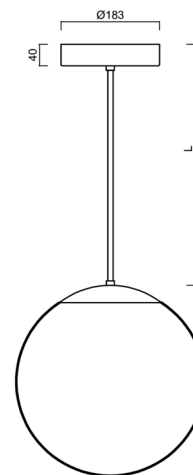

ADRIA P3A HP

Product code: ADR50763

Type: LED-5L06E900Z11/097/L100 C 4K#

Short description of the luminaire: Black colour | pendant high-power LED light ON/OFF | TRIPLEX OPAL hand blown glass shade | rod pendant 100 cm |

Technical data

Types of luminaires	Classic on/off
Mounting type	Suspended - rod
Base material	steel
Shade material	three-layer glass TRIPLEX OPAL
Base color	black Ral9005
Shade color	white
Holding the shade	steel holder
Mounting location	ceiling
Width	350 mm
Length	350 mm
Height	350 mm
Diameter	ø 350 mm
Suspension length	1000 mm
mounting holes (diameter)	none
Energy Class	D
Impact strength	IK01
Operating temperature	from -20°C to +30°C

Electrical data

Power consumption	43 W
Ingress Protection	IP40
Socket	LED modul
terminal block	none

Luminous data

Lum. flux of luminaire	5870 lm
Lum. flux of light source	6670 lm
Chromaticity temperature	4000 K
Rated life time LED L80/B10	100000 hours
CRI	Ra80
MacAdam	3
Blue light hazard	Risk group 0

Eulum data for calculation programs are available at www.osmont.cz.