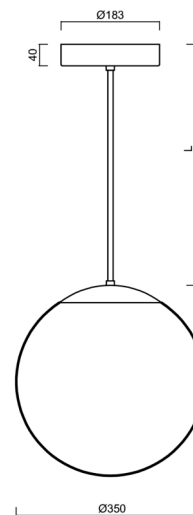

ADRIA P3A HP

LED-5L06E900Z11/097/L20 C 4K#

WWW.OSMONT.CZ

ADRIA P3A HP

Product code: ADR50759

Type: LED-5L06E900Z11/097/L20 C 4K#

Short description of the luminaire: Black colour | pendant high-power LED light ON/OFF | TRIPLEX OPAL hand blown glass shade | rod pendant 20 cm |

Technical data

Types of luminaires	Classic on/off
Mounting type	Suspended - rod
Base material	steel
Shade material	three-layer glass TRIPLEX OPAL
Base color	black Ral9005
Shade color	white
Holding the shade	steel holder
Mounting location	ceiling
Width	350 mm
Length	350 mm
Height	350 mm
Diameter	ø 350 mm
Suspension length	200 mm
mounting holes (diameter)	none
Energy Class	D
Impact strength	IK01
Operating temperature	from -20°C to +30°C

Electrical data

Power consumption	43 W
Ingress Protection	IP40
Socket	LED modul
terminal block	none

Luminous data

Lum. flux of luminaire	5870 lm
Lum. flux of light source	6670 lm
Chromaticity temperature	4000 K
Rated life time LED L80/B10	100000 hours
CRI	Ra80
MacAdam	3
Blue light hazard	Risk group 0

Installation dimensions:

Additional assortment:

Lampshade

Product code	Name	Color	Picture	Drawing
20144	097	white		