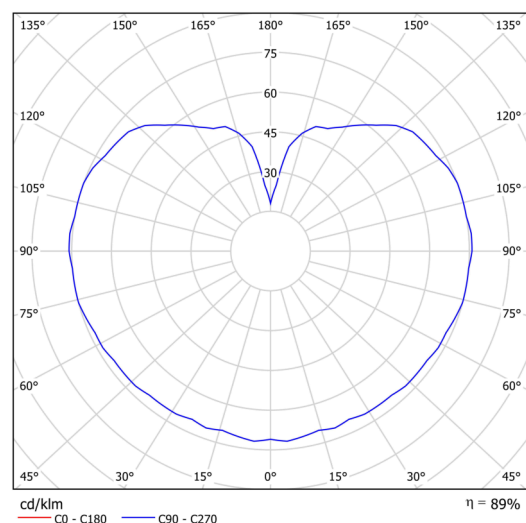

Technical data

Types of luminaires	Emergency combined SELFTEST
Mounting type	Suspended - rod
Base material	steel
Shade material	three-layer glass TRIPLEX OPAL
Base color	white Ral9003
Shade color	white
Holding the shade	steel holder
Mounting location	ceiling
Width	350 mm
Length	350 mm
Height	350 mm
Diameter	Ø 350 mm
Suspension length	200 mm
mounting holes (diameter)	none
Energy Class	D
Impact strength	IK01
Operating temperature	from -20°C to +30°C

Electrical data

Power consumption	43 W
Ingress Protection	IP40
Socket	LED modul
Battery type	LiFePO4
Emergency time	3 hours
SELFTEST	yes
terminal block	none

Luminous data

Lum. flux of luminaire	5870 lm
Lum. flux of light source	6670 lm
Lum. flux of light source in emergency mode	200 lm
Chromaticity temperature	4000 K
Rated life time LED L80/B10	100000 hours
CRI	Ra80
MacAdam	3
Blue light hazard	Risk group 0