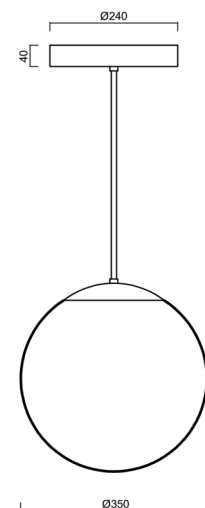

ADRIA P3A HP

LED-5L06E900Z11/097/L20 NK3HST B 4K#

WWW.OSMONT.CZ

ADRIA P3A HP

Product code: ADR50754

Type: LED-5L06E900Z11/097/L20 NK3HST B 4K#

Short description of the luminaire: White colour | pendant high-power LED light with emergency backup combined (with Self-test) | TRIPLEX OPAL hand blown glass shade| rod pendant 20 cm |

Technical data

Types of luminaires	Emergency combined SELFTEST
Mounting type	Suspended - rod
Base material	steel
Shade material	three-layer glass TRIPLEX OPAL
Base color	white Ral9003
Shade color	white
Holding the shade	steel holder
Mounting location	ceiling
Width	350 mm
Length	350 mm
Height	350 mm
Diameter	Ø 350 mm
Suspension length	200 mm
mounting holes (diameter)	none
Energy Class	D
Impact strength	IK01
Operating temperature	from -20°C to +30°C

Electrical data

Power consumption	43 W
Ingress Protection	IP40
Socket	LED modul
Battery type	LiFePO4
Emergency time	3 hours
SELFTEST	yes
terminal block	none

Luminous data

Lum. flux of luminaire	5870 lm
Lum. flux of light source	6670 lm
Lum. flux of light source in emergency mode	200 lm
Chromaticity temperature	4000 K
Rated life time LED L80/B10	100000 hours
CRI	Ra80
MacAdam	3
Blue light hazard	Risk group 0

Installation dimensions:

Additional assortment:

Lampshade

Product code	Name	Color	Picture	Drawing
20144	097	white	