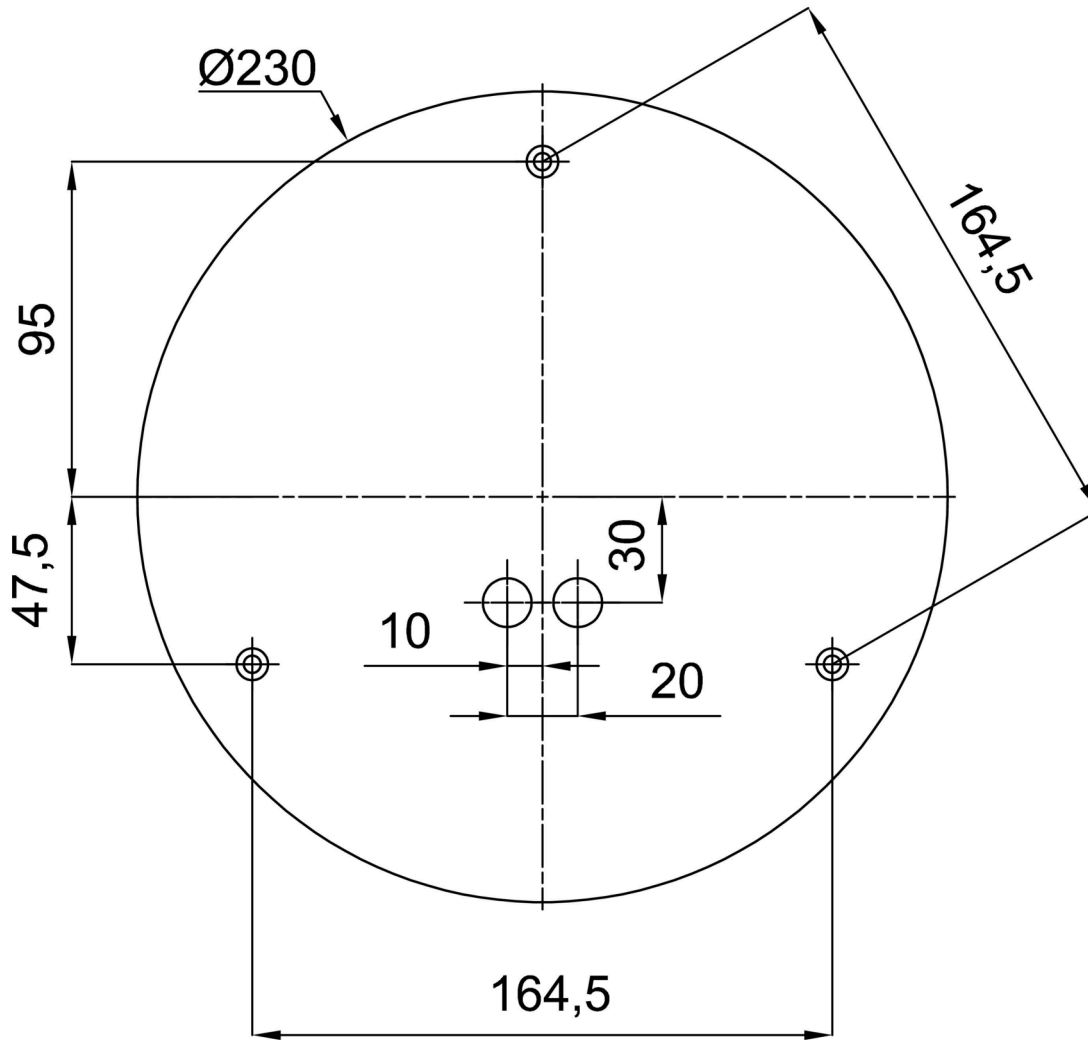

Technical data

Types of luminaires	Emergency combined SELFTEST
Mounting type	Suspended - rod
Base material	steel
Shade material	three-layer glass TRIPLEX OPAL
Base color	white Ral9003
Shade color	white
Holding the shade	steel holder
Mounting location	ceiling
Width	350 mm
Length	350 mm
Height	350 mm
Diameter	Ø 350 mm
Suspension length	200 mm
mounting holes (diameter)	none
Energy Class	D
Impact strength	IK01
Operating temperature	from -20°C to +30°C

Installation dimensions:

Additional assortment:

Lampshade

Product code	Name	Color	Picture	Drawing
20144	097	white	