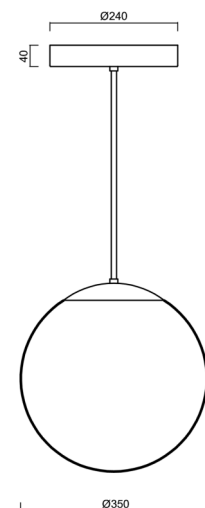

ADRIA P3A HP

Product code: ADR50753

Type: LED-5L06E900Z11/097/L100 NK3H B 4K#

Short description of the luminaire: White colour | pendant high-power LED light with emergency backup combined | TRIPLEX OPAL hand blown glass shade | rod pendant 100 cm |

Technical data

Types of luminaires	Emergency combined
Mounting type	Suspended - rod
Base material	steel
Shade material	three-layer glass TRIPLEX OPAL
Base color	white Ral9003
Shade color	white
Holding the shade	steel holder
Mounting location	ceiling
Width	350 mm
Length	350 mm
Height	350 mm
Diameter	ø 350 mm
Suspension length	1000 mm
mounting holes (diameter)	none
Energy Class	D
Impact strength	IK01
Operating temperature	from -20°C to +30°C

Electrical data

Power consumption	43 W
Ingress Protection	IP40
Socket	LED modul
Battery type	LiFePO4
Emergency time	3 hours
terminal block	none

Luminous data

Lum. flux of luminaire	5870 lm
Lum. flux of light source	6670 lm
Lum. flux of light source in emergency mode	200 lm
Chromaticity temperature	4000 K
Rated life time LED L80/B10	100000 hours
CRI	Ra80
MacAdam	3
Blue light hazard	Risk group 0

Eulum data for calculation programs are available at www.osmont.cz.