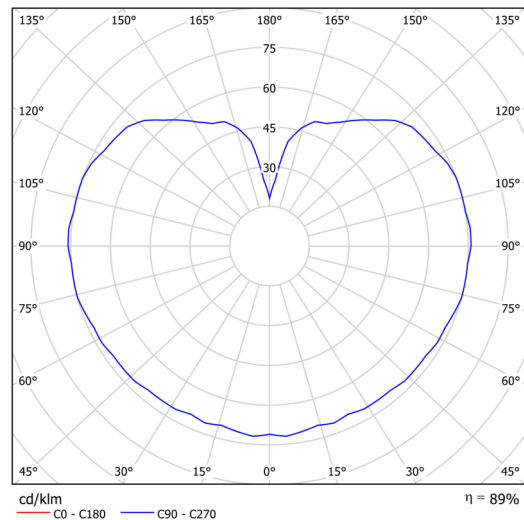

ADRIA P3A HP

Product code: ADR50749

Type: LED-5L06E900Z11/097/L20 NK3H B 4K#

Short description of the luminaire: White colour | pendant high-power LED light with emergency backup combined | TRIPLEX OPAL hand blown glass shade | rod pendant 20 cm |

Technical data

Types of luminaires	Emergency combined
Mounting type	Suspended - rod
Base material	steel
Shade material	three-layer glass TRIPLEX OPAL
Base color	white Ral9003
Shade color	white
Holding the shade	steel holder
Mounting location	ceiling
Width	350 mm
Length	350 mm
Height	350 mm
Diameter	ø 350 mm
Suspension length	200 mm
mounting holes (diameter)	none
Energy Class	D
Impact strength	IK01
Operating temperature	from -20°C to +30°C

Electrical data

Power consumption	43 W
Ingress Protection	IP40
Socket	LED modul
Battery type	LiFePO4
Emergency time	3 hours
terminal block	none

Luminous data

Lum. flux of luminaire	5870 lm
Lum. flux of light source	6670 lm
Lum. flux of light source in emergency mode	200 lm
Chromaticity temperature	4000 K
Rated life time LED L80/B10	100000 hours
CRI	Ra80
MacAdam	3
Blue light hazard	Risk group 0

Eulum data for calculation programs are available at www.osmont.cz.