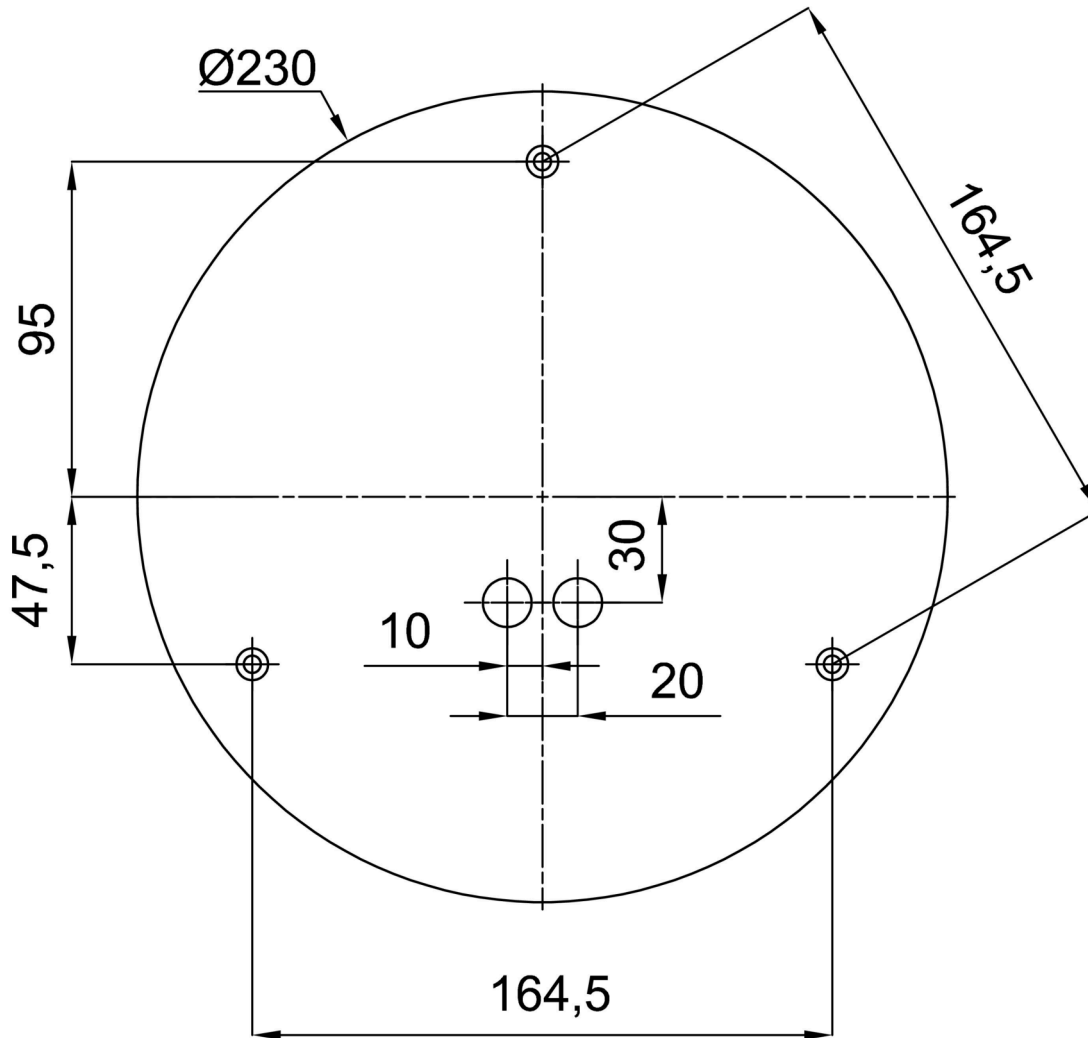

Technical data

Types of luminaires	Emergency combined
Mounting type	Suspended - rod
Base material	steel
Shade material	three-layer glass TRIPLEX OPAL
Base color	white Ral9003
Shade color	white
Holding the shade	steel holder
Mounting location	ceiling
Width	350 mm
Length	350 mm
Height	350 mm
Diameter	ø 350 mm
Suspension length	200 mm
mounting holes (diameter)	none
Energy Class	D
Impact strength	IK01
Operating temperature	from -20°C to +30°C

Installation dimensions:

Additional assortment:

Lampshade

Product code	Name	Color	Picture	Drawing
20144	097	white		