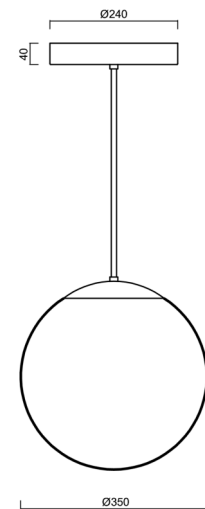

ADRIA P3A HP

Product code: ADR50749

Type: LED-5L06E900Z11/097/L20 NK3H B 4K#

Short description of the luminaire: White colour | pendant high-power LED light with emergency backup combined | TRIPLEX OPAL hand blown glass shade | rod pendant 20 cm |

Technical data

Types of luminaires	Emergency combined
Mounting type	Suspended - rod
Base material	steel
Shade material	three-layer glass TRIPLEX OPAL
Base color	white Ral9003
Shade color	white
Holding the shade	steel holder
Mounting location	ceiling
Width	350 mm
Length	350 mm
Height	350 mm
Diameter	ø 350 mm
Suspension length	200 mm
mounting holes (diameter)	none
Energy Class	D
Impact strength	IK01
Operating temperature	from -20°C to +30°C

Electrical data

Power consumption	43 W
Ingress Protection	IP40
Socket	LED modul
Battery type	LiFePO4
Emergency time	3 hours
terminal block	none

Luminous data

Lum. flux of luminaire	5870 lm
Lum. flux of light source	6670 lm
Lum. flux of light source in emergency mode	200 lm
Chromaticity temperature	4000 K
Rated life time LED L80/B10	100000 hours
CRI	Ra80
MacAdam	3
Blue light hazard	Risk group 0

Eulum data for calculation programs are available at www.osmont.cz.