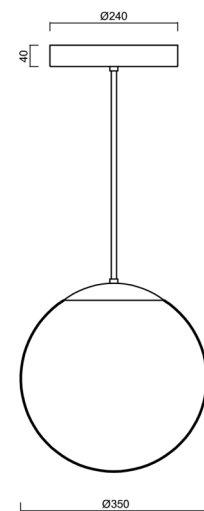

ADRIA P3A HP

LED-5L06E900Z11/097/L100 NK3HST NB 3K#

WWW.OSMONT.CZ

ADRIA P3A HP

Product code: ADR50338

Type: LED-5L06E900Z11/097/L100 NK3HST NB 3K#

Short description of the luminaire: Stainless steel brushed | pendant high-power LED light with emergency backup combined (with Self-test) | TRIPLEX OPAL hand blown glass shade | rod pendant 100 cm |

Technical data

Types of luminaires	Emergency combined SELFTEST
Mounting type	Suspended - rod
Base material	stainless steel steel
Shade material	three-layer glass TRIPLEX OPAL
Base color	brushed stainless steel
Shade color	white
Holding the shade	steel holder
Mounting location	ceiling
Width	350 mm
Length	350 mm
Height	350 mm
Diameter	ø 350 mm
Suspension length	1000 mm
mounting holes (diameter)	none
Energy Class	D
Impact strength	IK01
Operating temperature	from -20°C to +30°C

Electrical data

Power consumption	43 W
Ingress Protection	IP40
Socket	LED modul
Battery type	LiFePO4
Emergency time	3 hours
SELFTEST	yes
terminal block	none

Luminous data

Lum. flux of luminaire	5630 lm
Lum. flux of light source	6400 lm
Lum. flux of light source in emergency mode	200 lm
Chromaticity temperature	3000 K
Rated life time LED L80/B10	100000 hours
CRI	Ra80
MacAdam	3
Blue light hazard	Risk group 0

Installation dimensions:

Additional assortment:

Lampshade

Product code	Name	Color	Picture	Drawing
20144	097	white		