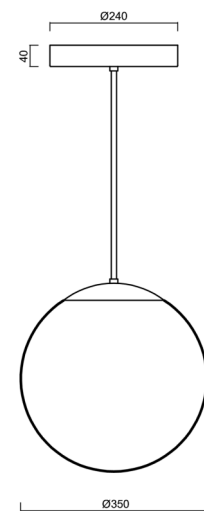

ADRIA P3A HP

LED-5L06E900Z11/097/L60 NK3HST NB 3K#

WWW.OSMONT.CZ

ADRIA P3A HP

Product code: ADR50336

Type: LED-5L06E900Z11/097/L60 NK3HST NB 3K#

Short description of the luminaire: Stainless steel brushed | pendant high-power LED light with emergency backup combined (with Self-test) | TRIPLEX OPAL hand blown glass shade | rod pendant 60 cm |

Technical data

Types of luminaires	Emergency combined SELFTEST
Mounting type	Suspended - rod
Base material	stainless steel steel
Shade material	three-layer glass TRIPLEX OPAL
Base color	brushed stainless steel
Shade color	white
Holding the shade	steel holder
Mounting location	ceiling
Width	350 mm
Length	350 mm
Height	350 mm
Diameter	ø 350 mm
Suspension length	600 mm
mounting holes (diameter)	none
Energy Class	D
Impact strength	IK01
Operating temperature	from -20°C to +30°C

Electrical data

Power consumption	43 W
Ingress Protection	IP40
Socket	LED modul
Battery type	LiFePO4
Emergency time	3 hours
SELFTEST	yes
terminal block	none

Luminous data

Lum. flux of luminaire	5630 lm
Lum. flux of light source	6400 lm
Lum. flux of light source in emergency mode	200 lm
Chromaticity temperature	3000 K
Rated life time LED L80/B10	100000 hours
CRI	Ra80
MacAdam	3
Blue light hazard	Risk group 0

Installation dimensions:

Additional assortment:

Lampshade

Product code	Name	Color	Picture	Drawing
20144	097	white	