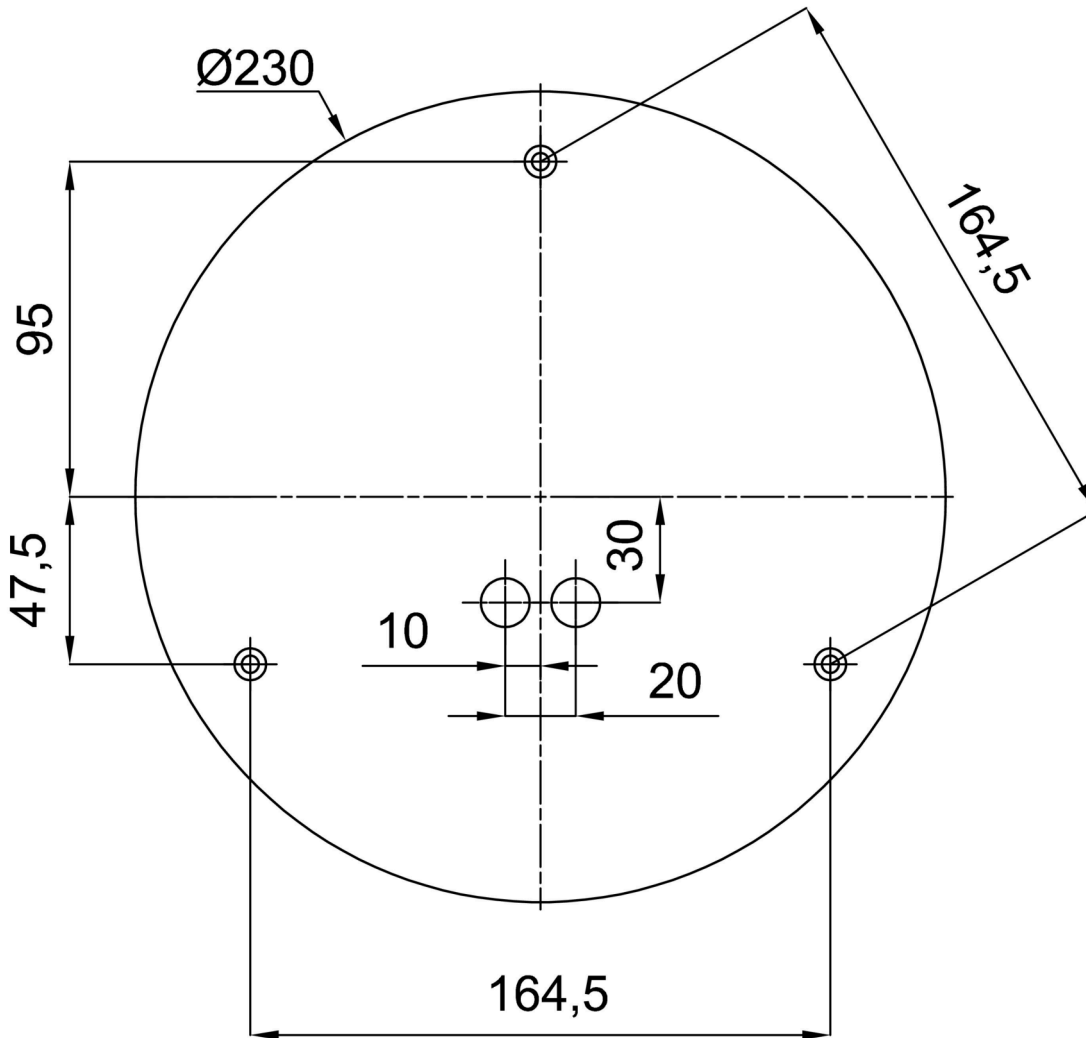

Technical data

Types of luminaires	Emergency combined SELFTEST
Mounting type	Suspended - rod
Base material	stainless steel steel
Shade material	three-layer glass TRIPLEX OPAL
Base color	brushed stainless steel
Shade color	white
Holding the shade	steel holder
Mounting location	ceiling
Width	350 mm
Length	350 mm
Height	350 mm
Diameter	ø 350 mm
Suspension length	600 mm
mounting holes (diameter)	none
Energy Class	D
Impact strength	IK01
Operating temperature	from -20°C to +30°C

Installation dimensions:

Additional assortment:

Lampshade

Product code	Name	Color	Picture	Drawing
20144	097	white	