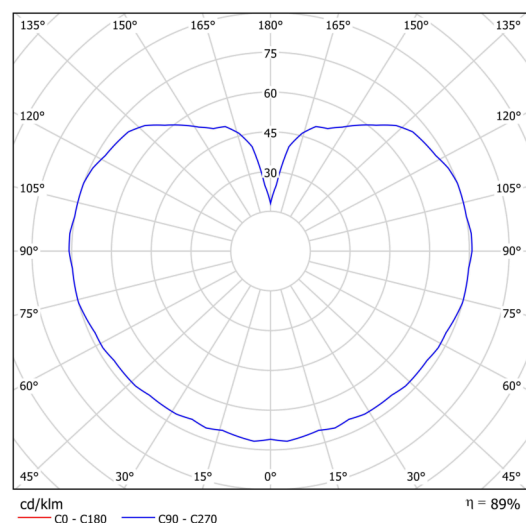

Luminous data

Lum. flux of luminaire	5630 lm
Lum. flux of light source	6400 lm
Lum. flux of light source in emergency mode	200 lm
Chromaticity temperature	3000 K
Rated life time LED L80/B10	100000 hours
CRI	Ra80
MacAdam	3
Blue light hazard	Risk group 0

Eulum data for calculation programs are available at www.osmont.cz.