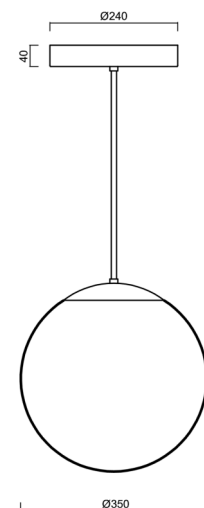

ADRIA P3A HP

LED-5L06E900Z11/097/L40 NK3HST NB 3K#

WWW.OSMONT.CZ

ADRIA P3A HP

Product code: ADR50335

Type: LED-5L06E900Z11/097/L40 NK3HST NB 3K#

Short description of the luminaire: Stainless steel brushed | pendant high-power LED light with emergency backup combined (with Self-test) | TRIPLEX OPAL hand blown glass shade | rod pendant 40 cm |

Technical data

Types of luminaires	Emergency combined SELFTEST
Mounting type	Suspended - rod
Base material	stainless steel steel
Shade material	three-layer glass TRIPLEX OPAL
Base color	brushed stainless steel
Shade color	white
Holding the shade	steel holder
Mounting location	ceiling
Width	350 mm
Length	350 mm
Height	350 mm
Diameter	ø 350 mm
Suspension length	400 mm
mounting holes (diameter)	none
Energy Class	D
Impact strength	IK01
Operating temperature	from -20°C to +30°C

Electrical data

Power consumption	43 W
Ingress Protection	IP40
Socket	LED modul
Battery type	LiFePO4
Emergency time	3 hours
SELFTEST	yes
terminal block	none

Luminous data

Lum. flux of luminaire	5630 lm
Lum. flux of light source	6400 lm
Lum. flux of light source in emergency mode	200 lm
Chromaticity temperature	3000 K
Rated life time LED L80/B10	100000 hours
CRI	Ra80
MacAdam	3
Blue light hazard	Risk group 0

Installation dimensions:

Additional assortment:

Lampshade

Product code	Name	Color	Picture	Drawing
20144	097	white		