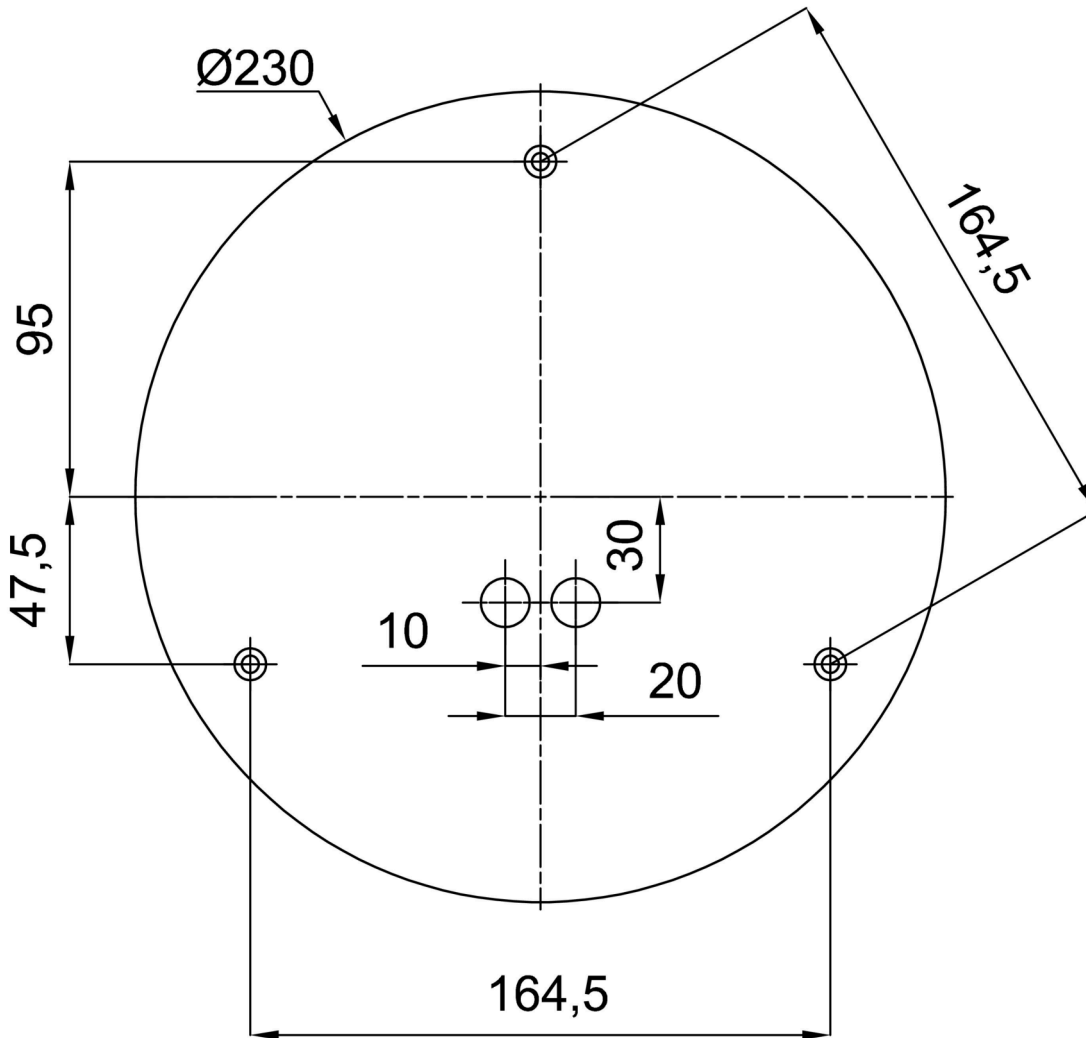

Technical data

Types of luminaires	Emergency combined SELFTEST
Mounting type	Suspended - rod
Base material	stainless steel steel
Shade material	three-layer glass TRIPLEX OPAL
Base color	brushed stainless steel
Shade color	white
Holding the shade	steel holder
Mounting location	ceiling
Width	350 mm
Length	350 mm
Height	350 mm
Diameter	ø 350 mm
Suspension length	200 mm
mounting holes (diameter)	none
Energy Class	D
Impact strength	IK01
Operating temperature	from -20°C to +30°C

Installation dimensions:

Additional assortment:

Lampshade

Product code	Name	Color	Picture	Drawing
20144	097	white	