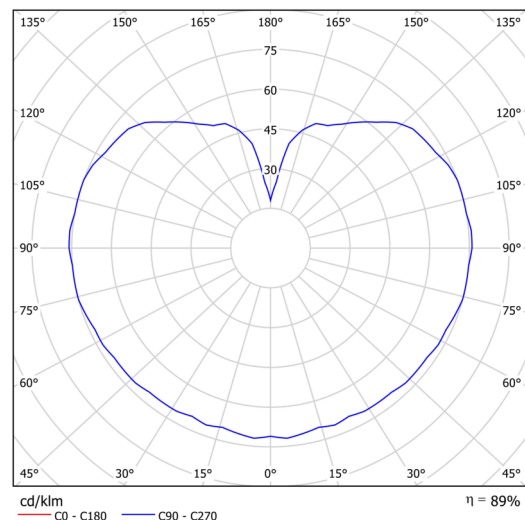

Technical data

Types of luminaires	Emergency combined SELFTEST
Mounting type	Suspended - rod
Base material	stainless steel steel
Shade material	three-layer glass TRIPLEX OPAL
Base color	brushed stainless steel
Shade color	white
Holding the shade	steel holder
Mounting location	ceiling
Width	350 mm
Length	350 mm
Height	350 mm
Diameter	ø 350 mm
Suspension length	200 mm
mounting holes (diameter)	none
Energy Class	D
Impact strength	IK01
Operating temperature	from -20°C to +30°C

Electrical data

Power consumption	43 W
Ingress Protection	IP40
Socket	LED modul
Battery type	LiFePO4
Emergency time	3 hours
SELFTEST	yes
terminal block	none

Luminous data

Lum. flux of luminaire	5630 lm
Lum. flux of light source	6400 lm
Lum. flux of light source in emergency mode	200 lm
Chromaticity temperature	3000 K
Rated life time LED L80/B10	100000 hours
CRI	Ra80
MacAdam	3
Blue light hazard	Risk group 0