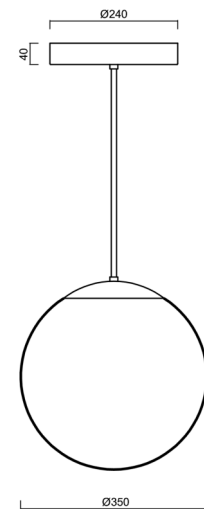

ADRIA P3A HP

LED-5L06E900Z11/097/L20 NK3HST NB 3K#

WWW.OSMONT.CZ

ADRIA P3A HP

Product code: ADR50334

Type: LED-5L06E900Z11/097/L20 NK3HST NB 3K#

Short description of the luminaire: Stainless steel brushed | pendant high-power LED light with emergency backup combined (with Self-test) | TRIPLEX OPAL hand blown glass shade | rod pendant 20 cm |

Technical data

Types of luminaires	Emergency combined SELFTEST
Mounting type	Suspended - rod
Base material	stainless steel steel
Shade material	three-layer glass TRIPLEX OPAL
Base color	brushed stainless steel
Shade color	white
Holding the shade	steel holder
Mounting location	ceiling
Width	350 mm
Length	350 mm
Height	350 mm
Diameter	ø 350 mm
Suspension length	200 mm
mounting holes (diameter)	none
Energy Class	D
Impact strength	IK01
Operating temperature	from -20°C to +30°C

Electrical data

Power consumption	43 W
Ingress Protection	IP40
Socket	LED modul
Battery type	LiFePO4
Emergency time	3 hours
SELFTEST	yes
terminal block	none

Luminous data

Lum. flux of luminaire	5630 lm
Lum. flux of light source	6400 lm
Lum. flux of light source in emergency mode	200 lm
Chromaticity temperature	3000 K
Rated life time LED L80/B10	100000 hours
CRI	Ra80
MacAdam	3
Blue light hazard	Risk group 0

Installation dimensions:

Additional assortment:

Lampshade

Product code	Name	Color	Picture	Drawing
20144	097	white	