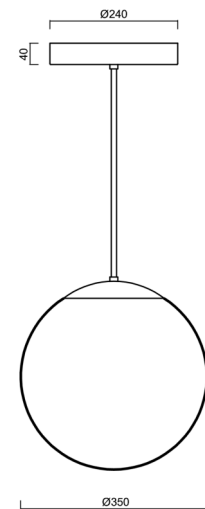

ADRIA P3A HP

Product code: ADR50331

Type: LED-5L06E900Z11/097/L60 NK3H NB 3K#

Short description of the luminaire: Stainless steel brushed | pendant high-power LED light with emergency backup combined | TRIPLEX OPAL hand blown glass shade | rod pendant 60 cm |

Technical data

Types of luminaires	Emergency combined
Mounting type	Suspended - rod
Base material	stainless steel steel
Shade material	three-layer glass TRIPLEX OPAL
Base color	brushed stainless steel
Shade color	white
Holding the shade	steel holder
Mounting location	ceiling
Width	350 mm
Length	350 mm
Height	350 mm
Diameter	ø 350 mm
Suspension length	600 mm
mounting holes (diameter)	none
Energy Class	D
Impact strength	IK01
Operating temperature	from -20°C to +30°C

Electrical data

Power consumption	43 W
Ingress Protection	IP40
Socket	LED modul
Battery type	LiFePO4
Emergency time	3 hours
terminal block	none

Luminous data

Lum. flux of luminaire	5630 lm
Lum. flux of light source	6400 lm
Lum. flux of light source in emergency mode	200 lm
Chromaticity temperature	3000 K
Rated life time LED L80/B10	100000 hours
CRI	Ra80
MacAdam	3
Blue light hazard	Risk group 0

Eulum data for calculation programs are available at www.osmont.cz.