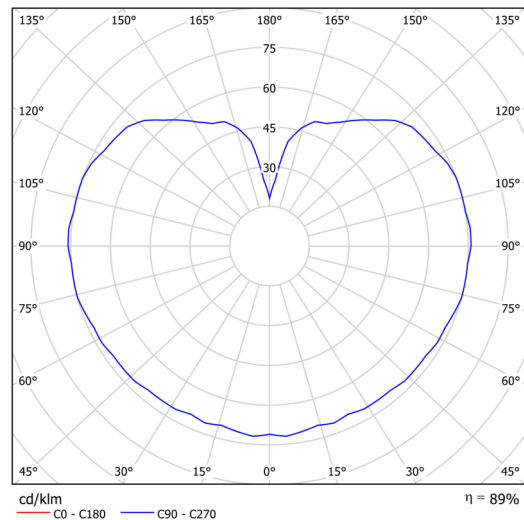

ADRIA P3A HP

Product code: ADR50331

Type: LED-5L06E900Z11/097/L60 NK3H NB 3K#

Short description of the luminaire: Stainless steel brushed | pendant high-power LED light with emergency backup combined | TRIPLEX OPAL hand blown glass shade | rod pendant 60 cm |

Technical data

Types of luminaires	Emergency combined
Mounting type	Suspended - rod
Base material	stainless steel steel
Shade material	three-layer glass TRIPLEX OPAL
Base color	brushed stainless steel
Shade color	white
Holding the shade	steel holder
Mounting location	ceiling
Width	350 mm
Length	350 mm
Height	350 mm
Diameter	ø 350 mm
Suspension length	600 mm
mounting holes (diameter)	none
Energy Class	D
Impact strength	IK01
Operating temperature	from -20°C to +30°C

Electrical data

Power consumption	43 W
Ingress Protection	IP40
Socket	LED modul
Battery type	LiFePO4
Emergency time	3 hours
terminal block	none

Luminous data

Lum. flux of luminaire	5630 lm
Lum. flux of light source	6400 lm
Lum. flux of light source in emergency mode	200 lm
Chromaticity temperature	3000 K
Rated life time LED L80/B10	100000 hours
CRI	Ra80
MacAdam	3
Blue light hazard	Risk group 0

Eulum data for calculation programs are available at www.osmont.cz.