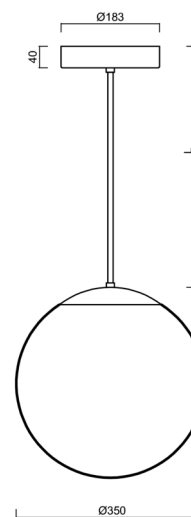

ADRIA P3A HP

Product code: ADR50300

Type: LED-5L06E900Z11/097/L40 NL 3K#

Short description of the luminaire: Stainless steel polished | pendant high-power LED light ON/OFF | TRIPLEX OPAL hand blown glass shade | rod pendant 40 cm |

Technical data

Types of luminaires	Classic on/off
Mounting type	Suspended - rod
Base material	stainless steel steel
Shade material	three-layer glass TRIPLEX OPAL
Base color	polished stainless steel
Shade color	white
Holding the shade	steel holder
Mounting location	ceiling
Width	350 mm
Length	350 mm
Height	350 mm
Diameter	ø 350 mm
Suspension length	400 mm
mounting holes (diameter)	none
Energy Class	D
Impact strength	IK01
Operating temperature	from -20°C to +30°C

Electrical data

Power consumption	43 W
Ingress Protection	IP40
Socket	LED modul
terminal block	none

Luminous data

Lum. flux of luminaire	5630 lm
Lum. flux of light source	6400 lm
Chromaticity temperature	3000 K
Rated life time LED L80/B10	100000 hours
CRI	Ra80
MacAdam	3
Blue light hazard	Risk group 0

Eulum data for calculation programs are available at www.osmont.cz.