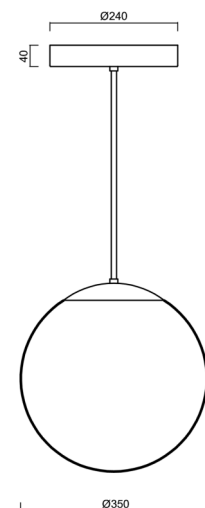

ADRIA P3A HP

Product code: ADR50290

Type: LED-5L06E900Z11/097/L40 NK3H MS 3K#

Short description of the luminaire: Brass polished | pendant high-power LED light with emergency backup combined | TRIPLEX OPAL hand blown glass shade | rod pendant 40 cm |

Technical data

Types of luminaires	Emergency combined
Mounting type	Suspended - rod
Base material	brass
Shade material	three-layer glass TRIPLEX OPAL
Base color	polished brass
Shade color	white
Holding the shade	steel holder
Mounting location	ceiling
Width	350 mm
Length	350 mm
Height	350 mm
Diameter	ø 350 mm
Suspension length	400 mm
mounting holes (diameter)	none
Energy Class	D
Impact strength	IK01
Operating temperature	from -20°C to +30°C

Electrical data

Power consumption	43 W
Ingress Protection	IP40
Socket	LED modul
Battery type	LiFePO4
Emergency time	3 hours
terminal block	none

Luminous data

Lum. flux of luminaire	5630 lm
Lum. flux of light source	6400 lm
Lum. flux of light source in emergency mode	200 lm
Chromaticity temperature	3000 K
Rated life time LED L80/B10	100000 hours
CRI	Ra80
MacAdam	3
Blue light hazard	Risk group 0

Eulum data for calculation programs are available at www.osmont.cz.