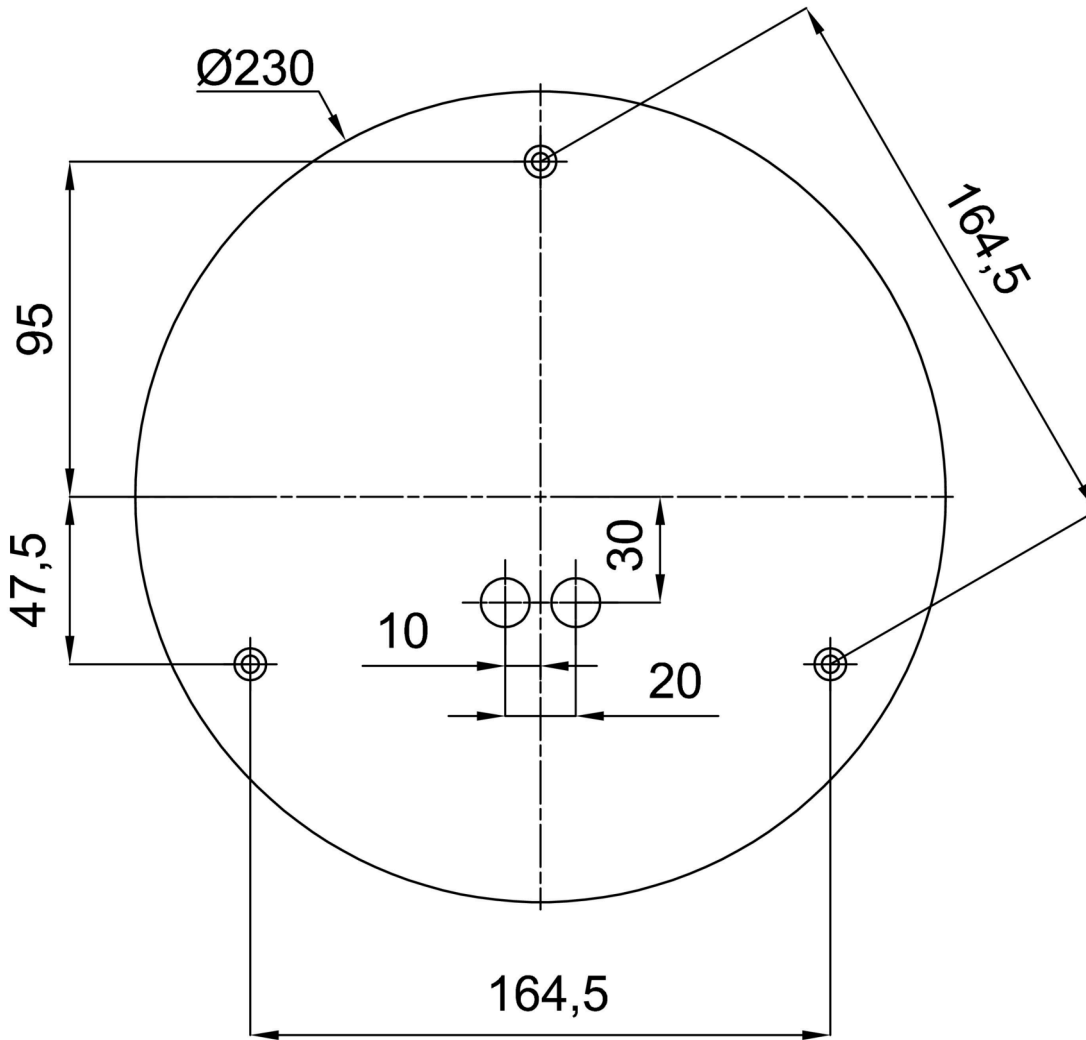

Technical data

Types of luminaires	Emergency combined
Mounting type	Suspended - rod
Base material	brass
Shade material	three-layer glass TRIPLEX OPAL
Base color	polished brass
Shade color	white
Holding the shade	steel holder
Mounting location	ceiling
Width	350 mm
Length	350 mm
Height	350 mm
Diameter	ø 350 mm
Suspension length	400 mm
mounting holes (diameter)	none
Energy Class	D
Impact strength	IK01
Operating temperature	from -20°C to +30°C

Installation dimensions:

Additional assortment:

Lampshade

Product code	Name	Color	Picture	Drawing
20144	097	white		