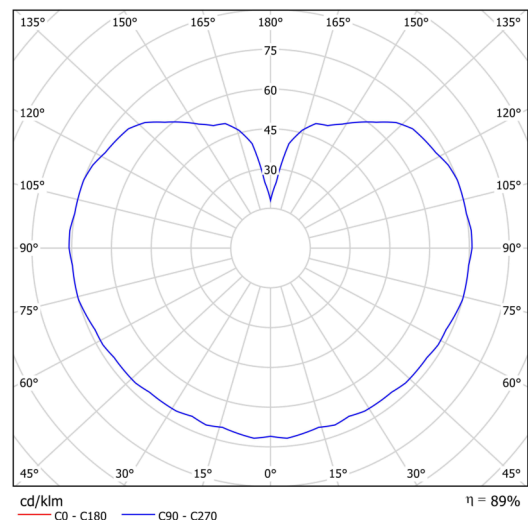

Luminous data

Lum. flux of luminaire	5630 lm
Lum. flux of light source	6400 lm
Lum. flux of light source in emergency mode	200 lm
Chromaticity temperature	3000 K
Rated life time LED L80/B10	100000 hours
CRI	Ra80
MacAdam	3
Blue light hazard	Risk group 0

Eulum data for calculation programs are available at www.osmont.cz.