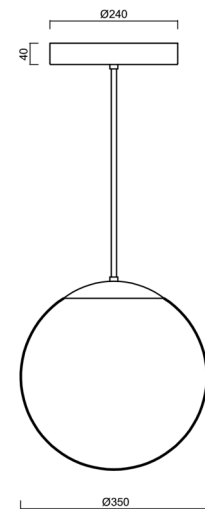

# ADRIA P3A HP

Product code: ADR50289

Type: LED-5L06E900Z11/097/L20 NK3H MS 3K#

Short description of the luminaire: Brass polished | pendant high-power LED light with emergency backup combined | TRIPLEX OPAL hand blown glass shade | rod pendant 20 cm |

## Technical data

Types of luminaires	Emergency combined
Mounting type	Suspended - rod
Base material	brass
Shade material	three-layer glass TRIPLEX OPAL
Base color	polished brass
Shade color	white
Holding the shade	steel holder
Mounting location	ceiling
Width	350 mm
Length	350 mm
Height	350 mm
Diameter	ø 350 mm
Suspension length	200 mm
mounting holes (diameter)	none
Energy Class	D
Impact strength	IK01
Operating temperature	from -20°C to +30°C

Installation dimensions:

## Lampshade

Product code	Name	Color	Picture	Drawing
20144	097	white		