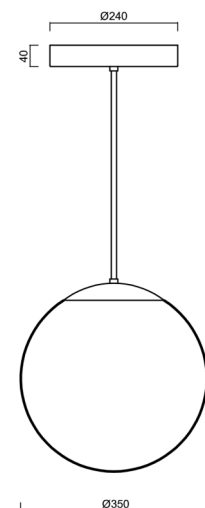

ADRIA P3A HP

LED-5L06E900Z11/097/L80 NK3HST C 3K#

WWW.OSMONT.CZ

ADRIA P3A HP

Product code: ADR50277

Type: LED-5L06E900Z11/097/L80 NK3HST C 3K#

Short description of the luminaire: Black colour | pendant high-power LED light with emergency backup combined (with Self-test) | TRIPLEX OPAL hand blown glass shade| rod pendant 80 cm |

Technical data

Types of luminaires	Emergency combined SELFTEST
Mounting type	Suspended - rod
Base material	steel
Shade material	three-layer glass TRIPLEX OPAL
Base color	black Ral9005
Shade color	white
Holding the shade	steel holder
Mounting location	ceiling
Width	350 mm
Length	350 mm
Height	350 mm
Diameter	ø 350 mm
Suspension length	800 mm
mounting holes (diameter)	none
Energy Class	D
Impact strength	IK01
Operating temperature	from -20°C to +30°C

Electrical data

Power consumption	43 W
Ingress Protection	IP40
Socket	LED modul
Battery type	LiFePO4
Emergency time	3 hours
SELFTEST	yes
terminal block	none

Luminous data

Lum. flux of luminaire	5630 lm
Lum. flux of light source	6400 lm
Lum. flux of light source in emergency mode	200 lm
Chromaticity temperature	3000 K
Rated life time LED L80/B10	100000 hours
CRI	Ra80
MacAdam	3
Blue light hazard	Risk group 0

Installation dimensions:

Additional assortment:

Lampshade

Product code	Name	Color	Picture	Drawing
20144	097	white	