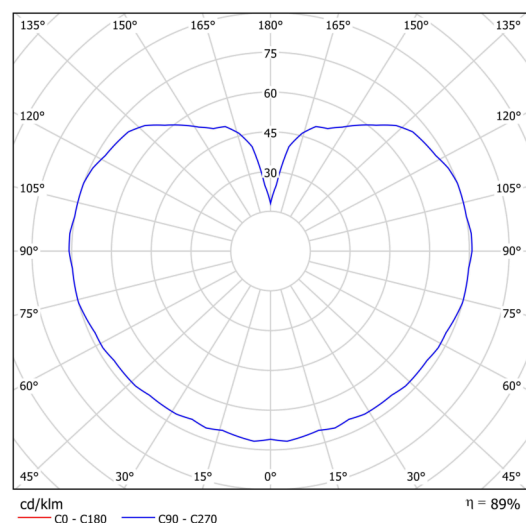

Technical data

Types of luminaires	Emergency combined SELFTEST
Mounting type	Suspended - rod
Base material	steel
Shade material	three-layer glass TRIPLEX OPAL
Base color	black Ral9005
Shade color	white
Holding the shade	steel holder
Mounting location	ceiling
Width	350 mm
Length	350 mm
Height	350 mm
Diameter	ø 350 mm
Suspension length	800 mm
mounting holes (diameter)	none
Energy Class	D
Impact strength	IK01
Operating temperature	from -20°C to +30°C

Electrical data

Power consumption	43 W
Ingress Protection	IP40
Socket	LED modul
Battery type	LiFePO4
Emergency time	3 hours
SELFTEST	yes
terminal block	none

Luminous data

Lum. flux of luminaire	5630 lm
Lum. flux of light source	6400 lm
Lum. flux of light source in emergency mode	200 lm
Chromaticity temperature	3000 K
Rated life time LED L80/B10	100000 hours
CRI	Ra80
MacAdam	3
Blue light hazard	Risk group 0