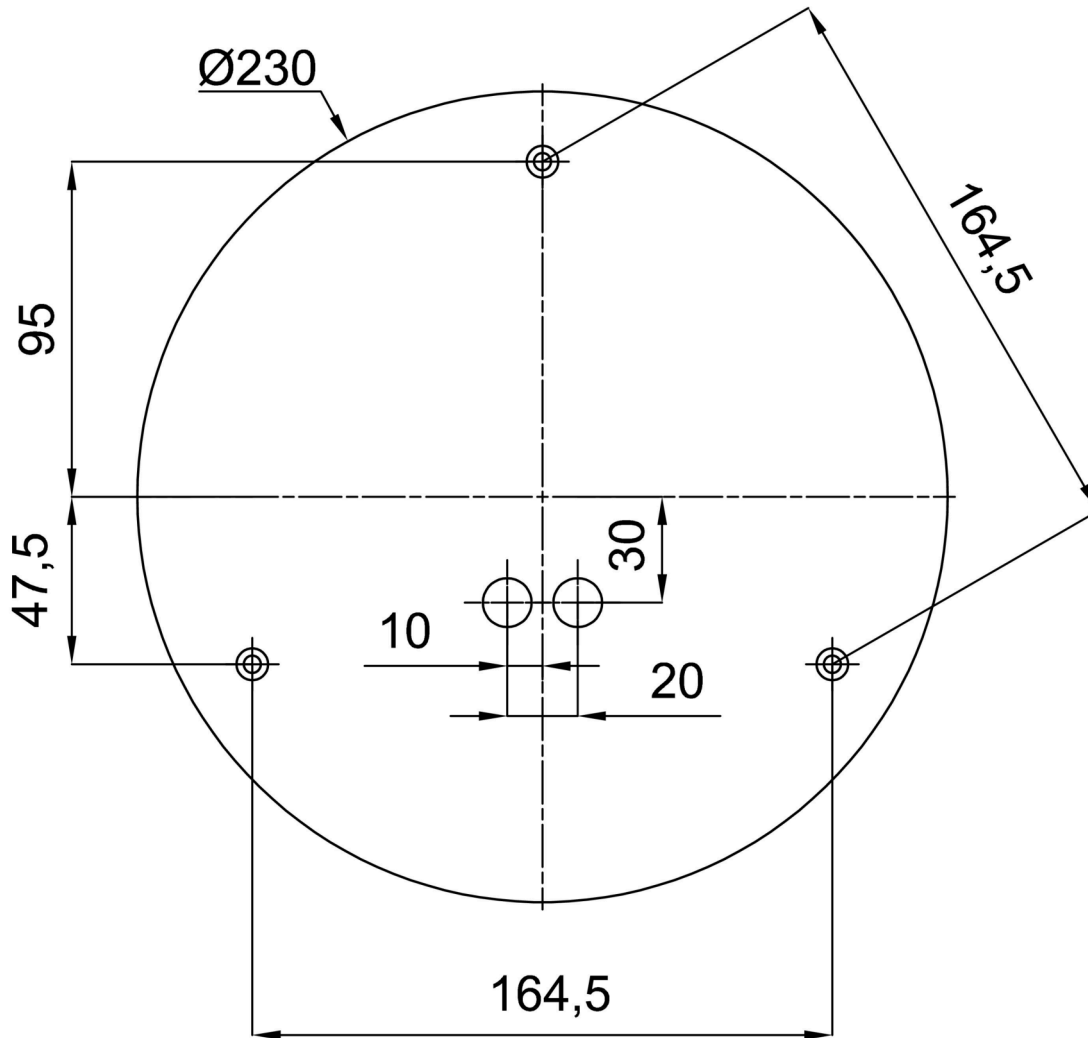

Technical data

Types of luminaires	Emergency combined SELFTEST
Mounting type	Suspended - rod
Base material	steel
Shade material	three-layer glass TRIPLEX OPAL
Base color	black Ral9005
Shade color	white
Holding the shade	steel holder
Mounting location	ceiling
Width	350 mm
Length	350 mm
Height	350 mm
Diameter	ø 350 mm
Suspension length	800 mm
mounting holes (diameter)	none
Energy Class	D
Impact strength	IK01
Operating temperature	from -20°C to +30°C

Installation dimensions:

Additional assortment:

Lampshade

Product code	Name	Color	Picture	Drawing
20144	097	white	