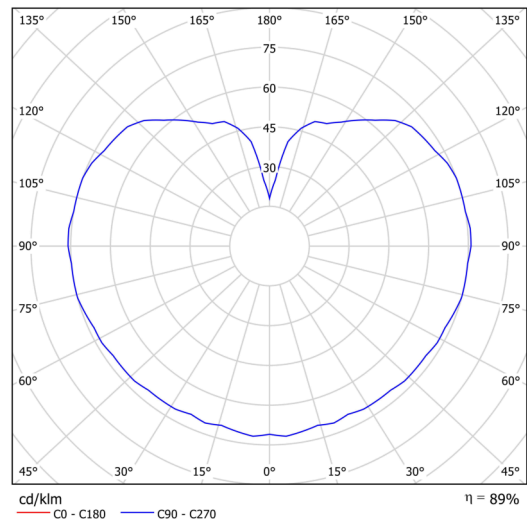

Luminous data

Lum. flux of luminaire	5630 lm
Lum. flux of light source	6400 lm
Lum. flux of light source in emergency mode	200 lm
Chromaticity temperature	3000 K
Rated life time LED L80/B10	100000 hours
CRI	Ra80
MacAdam	3
Blue light hazard	Risk group 0

Eulum data for calculation programs are available at www.osmont.cz.