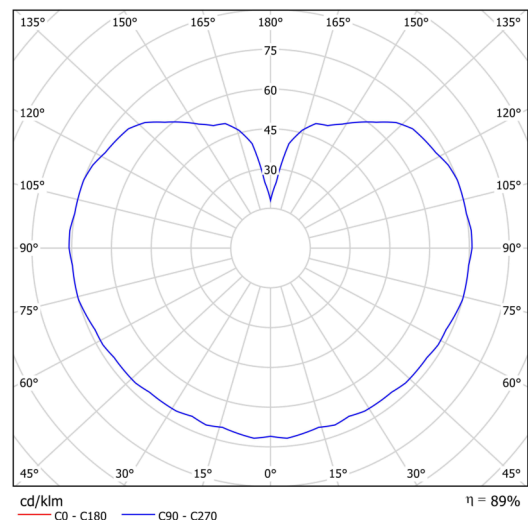

Luminous data

Lum. flux of luminaire	5630 lm
Lum. flux of light source	6400 lm
Chromaticity temperature	3000 K
Rated life time LED L80/B10	100000 hours
CRI	Ra80
MacAdam	3
Blue light hazard	Risk group 0

Eulum data for calculation programs are available at www.osmont.cz.