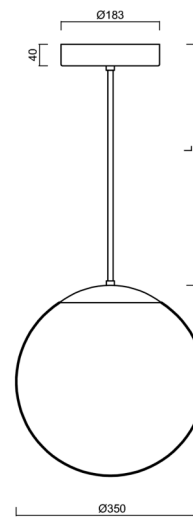

ADRIA P3A HP

LED-5L06E900Z11/097/L80 C 3K#

WWW.OSMONT.CZ

ADRIA P3A HP

Product code: ADR50262

Type: LED-5L06E900Z11/097/L80 C 3K#

Short description of the luminaire: Black colour | pendant high-power LED light ON/OFF | TRIPLEX OPAL hand blown glass shade | rod pendant 80 cm |

Technical data

Types of luminaires	Classic on/off
Mounting type	Suspended - rod
Base material	steel
Shade material	three-layer glass TRIPLEX OPAL
Base color	black Ral9005
Shade color	white
Holding the shade	steel holder
Mounting location	ceiling
Width	350 mm
Length	350 mm
Height	350 mm
Diameter	ø 350 mm
Suspension length	800 mm
mounting holes (diameter)	none
Energy Class	D
Impact strength	IK01
Operating temperature	from -20°C to +30°C

Electrical data

Power consumption	43 W
Ingress Protection	IP40
Socket	LED modul
terminal block	none

Luminous data

Lum. flux of luminaire	5630 lm
Lum. flux of light source	6400 lm
Chromaticity temperature	3000 K
Rated life time LED L80/B10	100000 hours
CRI	Ra80
MacAdam	3
Blue light hazard	Risk group 0

Installation dimensions:

Additional assortment:

Lampshade

Product code	Name	Color	Picture	Drawing
20144	097	white		