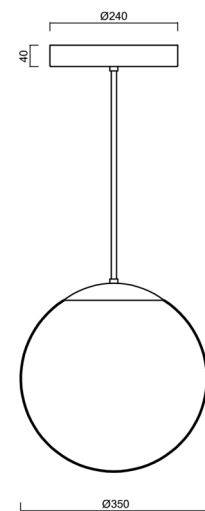

ADRIA P3A HP

LED-5L06E900Z11/097/L20 NK3HST B 3K#

WWW.OSMONT.CZ

ADRIA P3A HP

Product code: ADR50254

Type: LED-5L06E900Z11/097/L20 NK3HST B 3K#

Short description of the luminaire: White colour | pendant high-power LED light with emergency backup combined (with Self-test) | TRIPLEX OPAL hand blown glass shade| rod pendant 20 cm |

Technical data

Types of luminaires	Emergency combined SELFTEST
Mounting type	Suspended - rod
Base material	steel
Shade material	three-layer glass TRIPLEX OPAL
Base color	white Ral9003
Shade color	white
Holding the shade	steel holder
Mounting location	ceiling
Width	350 mm
Length	350 mm
Height	350 mm
Diameter	ø 350 mm
Suspension length	200 mm
mounting holes (diameter)	none
Energy Class	D
Impact strength	IK01
Operating temperature	from -20°C to +30°C

Electrical data

Power consumption	43 W
Ingress Protection	IP40
Socket	LED modul
Battery type	LiFePO4
Emergency time	3 hours
SELFTEST	yes
terminal block	none

Luminous data

Lum. flux of luminaire	5630 lm
Lum. flux of light source	6400 lm
Lum. flux of light source in emergency mode	200 lm
Chromaticity temperature	3000 K
Rated life time LED L80/B10	100000 hours
CRI	Ra80
MacAdam	3
Blue light hazard	Risk group 0

Installation dimensions:

Additional assortment:

Lampshade

Product code	Name	Color	Picture	Drawing
20144	097	white	