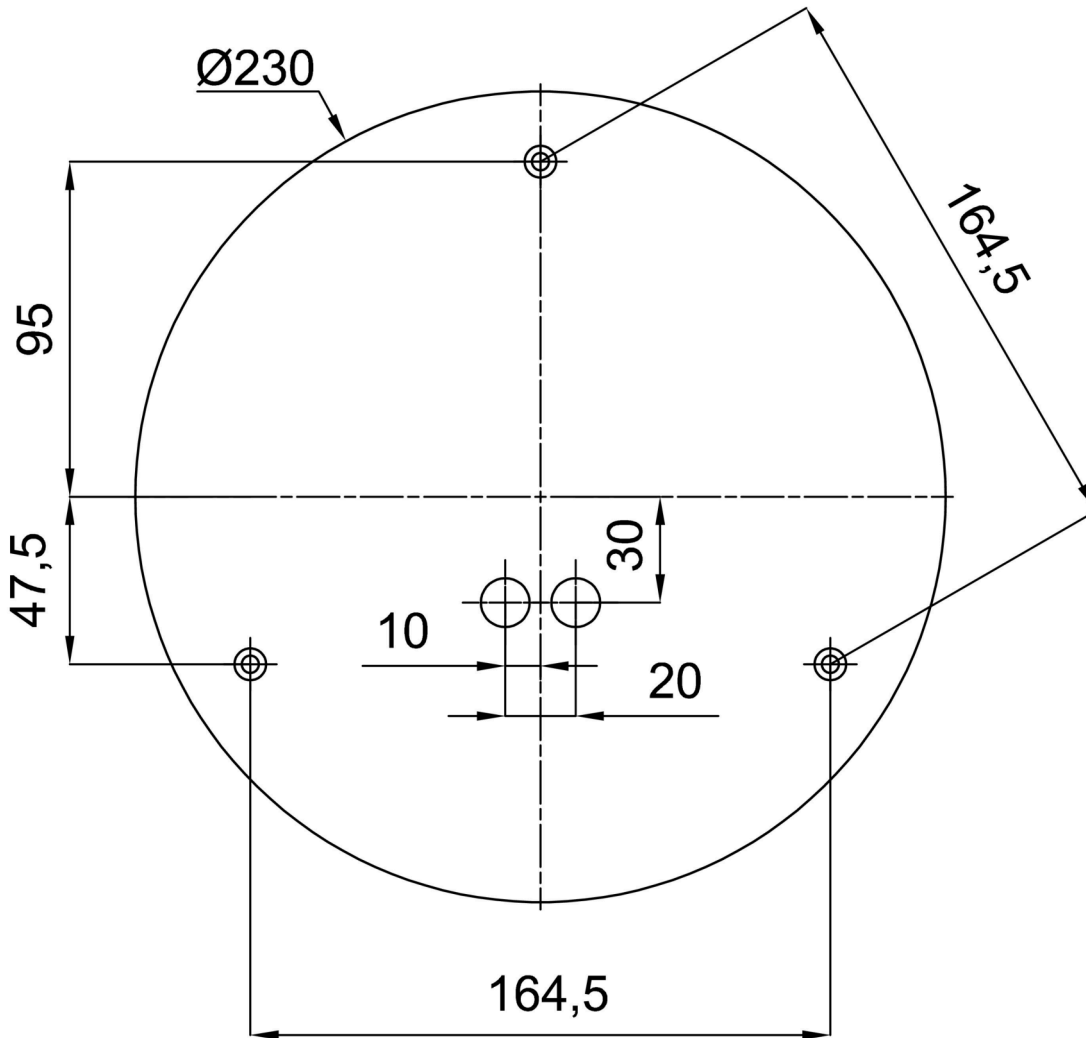

Technical data

Types of luminaires	Emergency combined SELFTEST
Mounting type	Suspended - rod
Base material	steel
Shade material	three-layer glass TRIPLEX OPAL
Base color	white Ral9003
Shade color	white
Holding the shade	steel holder
Mounting location	ceiling
Width	350 mm
Length	350 mm
Height	350 mm
Diameter	ø 350 mm
Suspension length	200 mm
mounting holes (diameter)	none
Energy Class	D
Impact strength	IK01
Operating temperature	from -20°C to +30°C

Installation dimensions:

Additional assortment:

Lampshade

Product code	Name	Color	Picture	Drawing
20144	097	white	