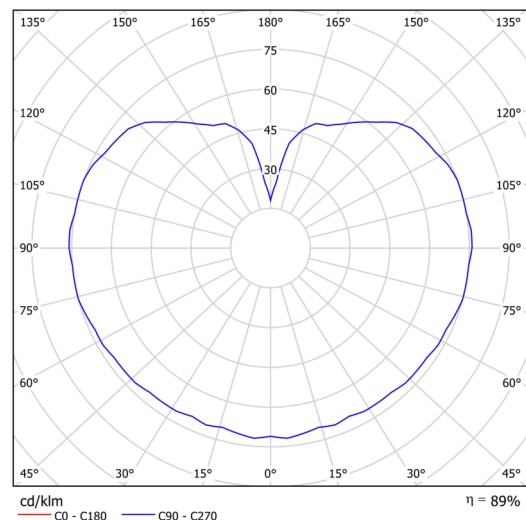

Technical data

Types of luminaires	Emergency combined SELFTEST
Mounting type	Suspended - rod
Base material	steel
Shade material	three-layer glass TRIPLEX OPAL
Base color	white Ral9003
Shade color	white
Holding the shade	steel holder
Mounting location	ceiling
Width	350 mm
Length	350 mm
Height	350 mm
Diameter	ø 350 mm
Suspension length	200 mm
mounting holes (diameter)	none
Energy Class	D
Impact strength	IK01
Operating temperature	from -20°C to +30°C

Electrical data

Power consumption	43 W
Ingress Protection	IP40
Socket	LED modul
Battery type	LiFePO4
Emergency time	3 hours
SELFTEST	yes
terminal block	none

Luminous data

Lum. flux of luminaire	5630 lm
Lum. flux of light source	6400 lm
Lum. flux of light source in emergency mode	200 lm
Chromaticity temperature	3000 K
Rated life time LED L80/B10	100000 hours
CRI	Ra80
MacAdam	3
Blue light hazard	Risk group 0