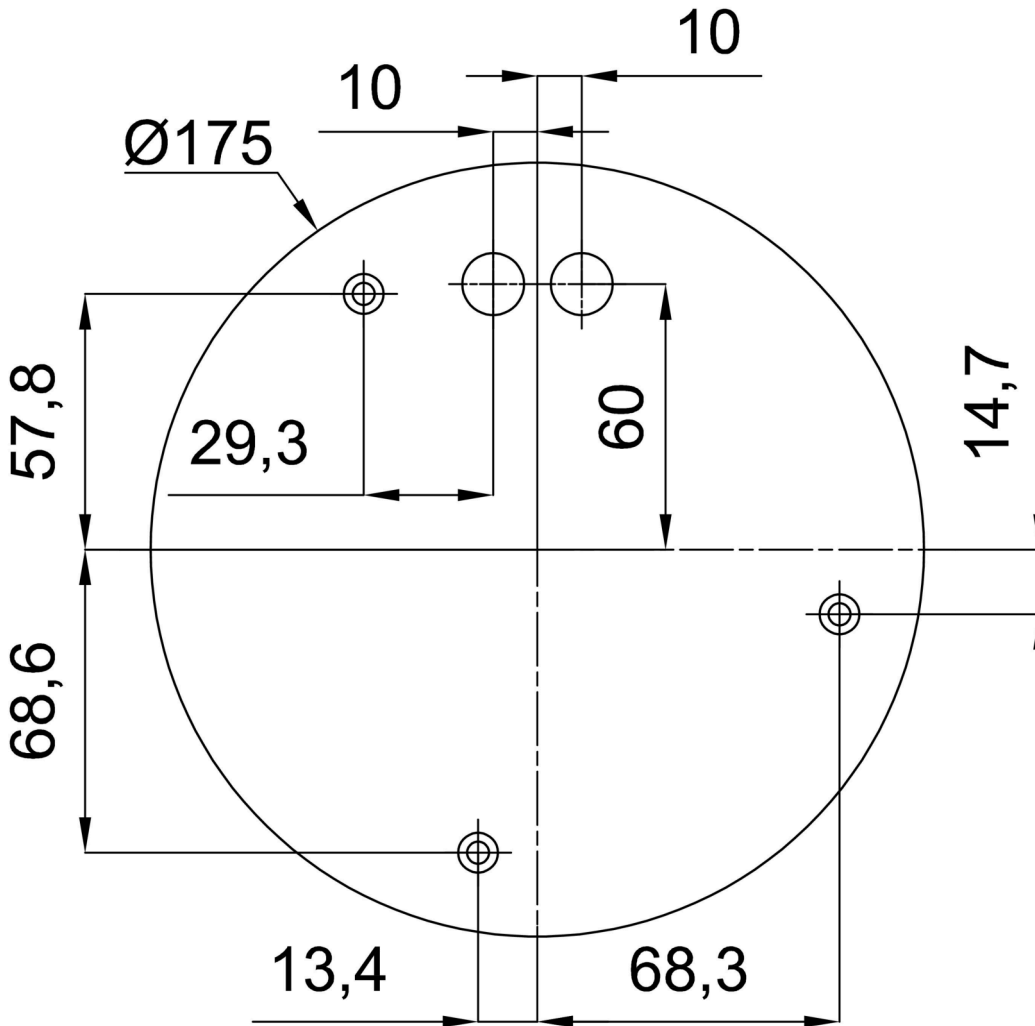

## Technical data

Types of luminaires	Classic on/off
Mounting type	Suspended - rod
Base material	steel
Shade material	three-layer glass TRIPLEX OPAL
Base color	white Ral9003
Shade color	white
Holding the shade	steel holder
Mounting location	ceiling
Width	350 mm
Length	350 mm
Height	350 mm
Diameter	ø 350 mm
Suspension length	800 mm
mounting holes (diameter)	none
Energy Class	D
Impact strength	IK01
Operating temperature	from -20°C to +30°C

Installation dimensions:

Additional assortment:

Lampshade

Product code	Name	Color	Picture	Drawing
20144	097	white	