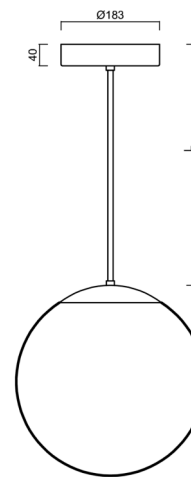

ADRIA P3A HP

Product code: ADR50242

Type: LED-5L06E900Z11/097/L80 B 3K#

Short description of the luminaire: White colour | pendant high-power LED light ON/OFF | TRIPLEX OPAL hand blown glass shade | rod pendant 80 cm |

Technical data

Types of luminaires	Classic on/off
Mounting type	Suspended - rod
Base material	steel
Shade material	three-layer glass TRIPLEX OPAL
Base color	white Ral9003
Shade color	white
Holding the shade	steel holder
Mounting location	ceiling
Width	350 mm
Length	350 mm
Height	350 mm
Diameter	ø 350 mm
Suspension length	800 mm
mounting holes (diameter)	none
Energy Class	D
Impact strength	IK01
Operating temperature	from -20°C to +30°C

Electrical data

Power consumption	43 W
Ingress Protection	IP40
Socket	LED modul
terminal block	none

Luminous data

Lum. flux of luminaire	5630 lm
Lum. flux of light source	6400 lm
Chromaticity temperature	3000 K
Rated life time LED L80/B10	100000 hours
CRI	Ra80
MacAdam	3
Blue light hazard	Risk group 0

Eulum data for calculation programs are available at www.osmont.cz.