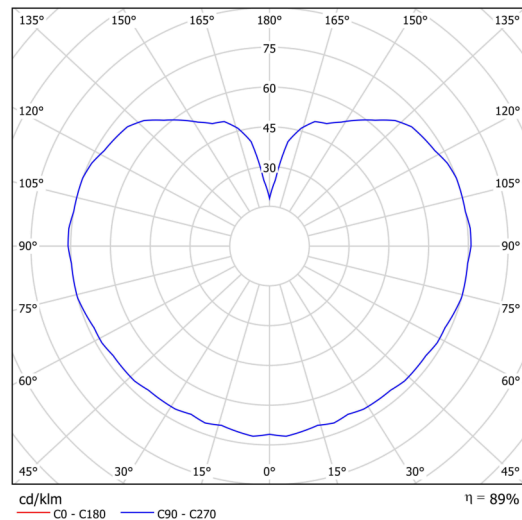

ADRIA P3A HP

Product code: ADR50242

Type: LED-5L06E900Z11/097/L80 B 3K#

Short description of the luminaire: White colour | pendant high-power LED light ON/OFF | TRIPLEX OPAL hand blown glass shade | rod pendant 80 cm |

Technical data

Types of luminaires	Classic on/off
Mounting type	Suspended - rod
Base material	steel
Shade material	three-layer glass TRIPLEX OPAL
Base color	white Ral9003
Shade color	white
Holding the shade	steel holder
Mounting location	ceiling
Width	350 mm
Length	350 mm
Height	350 mm
Diameter	ø 350 mm
Suspension length	800 mm
mounting holes (diameter)	none
Energy Class	D
Impact strength	IK01
Operating temperature	from -20°C to +30°C

Electrical data

Power consumption	43 W
Ingress Protection	IP40
Socket	LED modul
terminal block	none

Luminous data

Lum. flux of luminaire	5630 lm
Lum. flux of light source	6400 lm
Chromaticity temperature	3000 K
Rated life time LED L80/B10	100000 hours
CRI	Ra80
MacAdam	3
Blue light hazard	Risk group 0

Eulum data for calculation programs are available at www.osmont.cz.