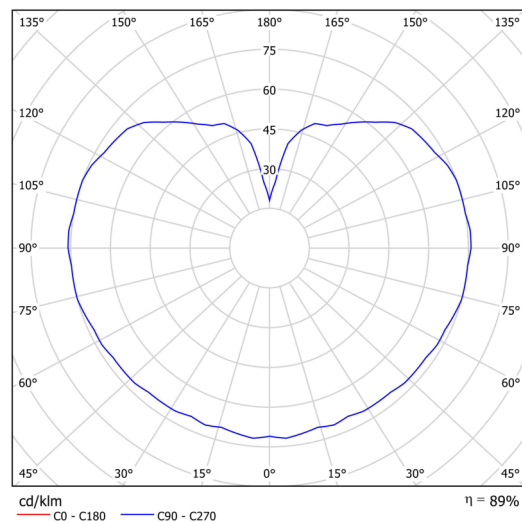

ADRIA P3A HP

Product code: ADR50240

Type: LED-5L06E900Z11/097/L40 B 3K#

Short description of the luminaire: White colour | pendant high-power LED light ON/OFF | TRIPLEX OPAL hand blown glass shade | rod pendant 40 cm |

Technical data

Types of luminaires	Classic on/off
Mounting type	Suspended - rod
Base material	steel
Shade material	three-layer glass TRIPLEX OPAL
Base color	white Ral9003
Shade color	white
Holding the shade	steel holder
Mounting location	ceiling
Width	350 mm
Length	350 mm
Height	350 mm
Diameter	ø 350 mm
Suspension length	400 mm
mounting holes (diameter)	none
Energy Class	D
Impact strength	IK01
Operating temperature	from -20°C to +30°C

Electrical data

Power consumption	43 W
Ingress Protection	IP40
Socket	LED modul
terminal block	none

Luminous data

Lum. flux of luminaire	5630 lm
Lum. flux of light source	6400 lm
Chromaticity temperature	3000 K
Rated life time LED L80/B10	100000 hours
CRI	Ra80
MacAdam	3
Blue light hazard	Risk group 0

Eulum data for calculation programs are available at www.osmont.cz.