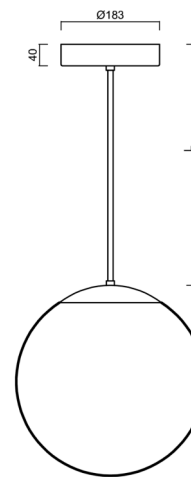

ADRIA P3A HP

Product code: ADR50240

Type: LED-5L06E900Z11/097/L40 B 3K#

Short description of the luminaire: White colour | pendant high-power LED light ON/OFF | TRIPLEX OPAL hand blown glass shade | rod pendant 40 cm |

Technical data

Types of luminaires	Classic on/off
Mounting type	Suspended - rod
Base material	steel
Shade material	three-layer glass TRIPLEX OPAL
Base color	white Ral9003
Shade color	white
Holding the shade	steel holder
Mounting location	ceiling
Width	350 mm
Length	350 mm
Height	350 mm
Diameter	ø 350 mm
Suspension length	400 mm
mounting holes (diameter)	none
Energy Class	D
Impact strength	IK01
Operating temperature	from -20°C to +30°C

Electrical data

Power consumption	43 W
Ingress Protection	IP40
Socket	LED modul
terminal block	none

Luminous data

Lum. flux of luminaire	5630 lm
Lum. flux of light source	6400 lm
Chromaticity temperature	3000 K
Rated life time LED L80/B10	100000 hours
CRI	Ra80
MacAdam	3
Blue light hazard	Risk group 0

Eulum data for calculation programs are available at www.osmont.cz.