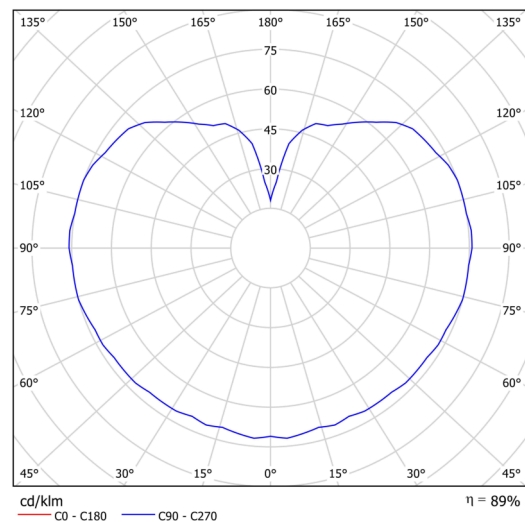

Luminous data

Lum. flux of luminaire	3750 lm
Lum. flux of light source	4260 lm
Lum. flux of light source in emergency mode	200 lm
Chromaticity temperature	4000 K
Rated life time LED L80/B10	100000 hours
CRI	Ra80
MacAdam	3
Blue light hazard	Risk group 0

Eulum data for calculation programs are available at www.osmont.cz.