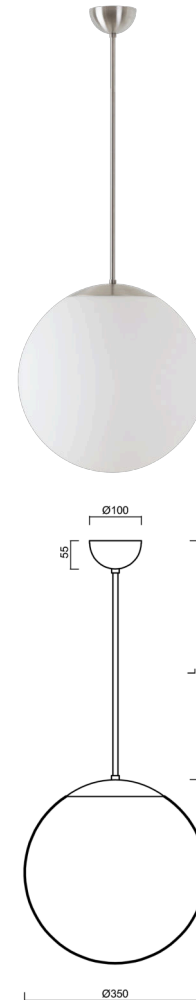

ADRIA P3A

LED-5L06E550Z11/097/L100 NK3HST NB 4K#

WWW.OSMONT.CZ

ADRIA P3A

Product code: ADR50738

Type: LED-5L06E550Z11/097/L100 NK3HST NB 4K#

Short description of the luminaire: Stainless steel brushed | pendant LED light with emergency backup combined (with Self-test) | TRIPLEX OPAL hand blown glass shade| rod pendant 100 cm |

Technical data

Types of luminaires	Emergency combined SELFTEST
Mounting type	Suspended - rod
Base material	stainless steel steel
Shade material	three-layer glass TRIPLEX OPAL
Base color	brushed stainless steel
Shade color	white
Holding the shade	steel holder
Mounting location	ceiling
Width	350 mm
Length	350 mm
Height	350 mm
Diameter	ø 350 mm
Suspension length	1000 mm
mounting holes (diameter)	none
Energy Class	D
Impact strength	IK01
Operating temperature	from -20°C to +30°C

Electrical data

Power consumption	26 W
Ingress Protection	IP40
Socket	LED modul
Battery type	LiFePO4
Emergency time	3 hours
SELFTEST	yes
terminal block	none

Luminous data

Lum. flux of luminaire	3750 lm
Lum. flux of light source	4260 lm
Lum. flux of light source in emergency mode	200 lm
Chromaticity temperature	4000 K
Rated life time LED L80/B10	100000 hours
CRI	Ra80
MacAdam	3
Blue light hazard	Risk group 0

Additional assortment:

Lampshade

Product code	Name	Color	Picture	Drawing
20144	097	white		