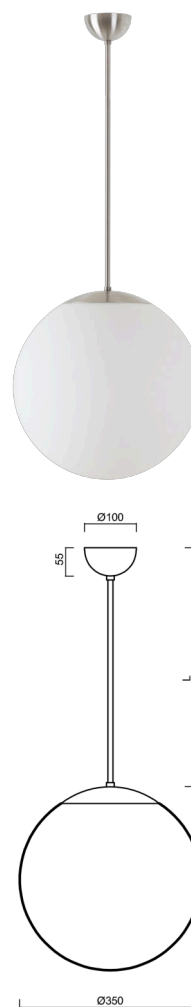

ADRIA P3A

Product code: ADR50731

Type: LED-5L06E550Z11/097/L60 NK3H NB 4K#

Short description of the luminaire: Stainless steel brushed | pendant LED light with emergency backup combined | TRIPLEX OPAL hand blown glass shade | rod pendant 60 cm |

Technical data

Types of luminaires	Emergency combined
Mounting type	Suspended - rod
Base material	stainless steel steel
Shade material	three-layer glass TRIPLEX OPAL
Base color	brushed stainless steel
Shade color	white
Holding the shade	steel holder
Mounting location	ceiling
Width	350 mm
Length	350 mm
Height	350 mm
Diameter	ø 350 mm
Suspension length	600 mm
mounting holes (diameter)	none
Energy Class	D
Impact strength	IK01
Operating temperature	from -20°C to +30°C

Electrical data

Power consumption	26 W
Ingress Protection	IP40
Socket	LED modul
Battery type	LiFePO4
Emergency time	3 hours
terminal block	none

Luminous data

Lum. flux of luminaire	3750 lm
Lum. flux of light source	4260 lm
Lum. flux of light source in emergency mode	200 lm
Chromaticity temperature	4000 K
Rated life time LED L80/B10	100000 hours
CRI	Ra80
MacAdam	3
Blue light hazard	Risk group 0

Eulum data for calculation programs are available at www.osmont.cz.