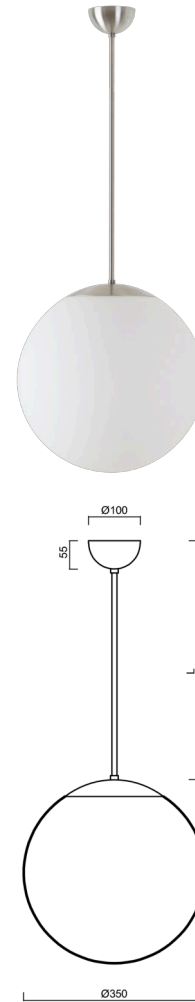

ADRIA P3A

Product code: ADR50729

Type: LED-5L06E550Z11/097/L20 NK3H NB 4K#

Short description of the luminaire: Stainless steel brushed | pendant LED light with emergency backup combined | TRIPLEX OPAL hand blown glass shade | rod pendant 20 cm |

Technical data

Types of luminaires	Emergency combined
Mounting type	Suspended - rod
Base material	stainless steel steel
Shade material	three-layer glass TRIPLEX OPAL
Base color	brushed stainless steel
Shade color	white
Holding the shade	steel holder
Mounting location	ceiling
Width	350 mm
Length	350 mm
Height	350 mm
Diameter	ø 350 mm
Suspension length	200 mm
mounting holes (diameter)	none
Energy Class	D
Impact strength	IK01
Operating temperature	from -20°C to +30°C

Electrical data

Power consumption	26 W
Ingress Protection	IP40
Socket	LED modul
Battery type	LiFePO4
Emergency time	3 hours
terminal block	none

Luminous data

Lum. flux of luminaire	3750 lm
Lum. flux of light source	4260 lm
Lum. flux of light source in emergency mode	200 lm
Chromaticity temperature	4000 K
Rated life time LED L80/B10	100000 hours
CRI	Ra80
MacAdam	3
Blue light hazard	Risk group 0

Eulum data for calculation programs are available at www.osmont.cz.