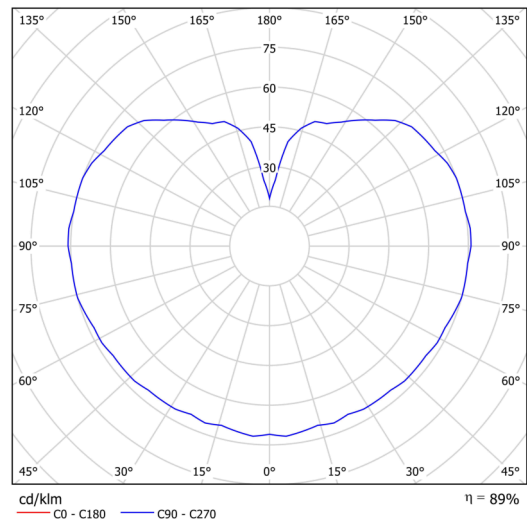

ADRIA P3A

Product code: ADR50729

Type: LED-5L06E550Z11/097/L20 NK3H NB 4K#

Short description of the luminaire: Stainless steel brushed | pendant LED light with emergency backup combined | TRIPLEX OPAL hand blown glass shade | rod pendant 20 cm |

Technical data

Types of luminaires	Emergency combined
Mounting type	Suspended - rod
Base material	stainless steel steel
Shade material	three-layer glass TRIPLEX OPAL
Base color	brushed stainless steel
Shade color	white
Holding the shade	steel holder
Mounting location	ceiling
Width	350 mm
Length	350 mm
Height	350 mm
Diameter	ø 350 mm
Suspension length	200 mm
mounting holes (diameter)	none
Energy Class	D
Impact strength	IK01
Operating temperature	from -20°C to +30°C

Electrical data

Power consumption	26 W
Ingress Protection	IP40
Socket	LED modul
Battery type	LiFePO4
Emergency time	3 hours
terminal block	none

Luminous data

Lum. flux of luminaire	3750 lm
Lum. flux of light source	4260 lm
Lum. flux of light source in emergency mode	200 lm
Chromaticity temperature	4000 K
Rated life time LED L80/B10	100000 hours
CRI	Ra80
MacAdam	3
Blue light hazard	Risk group 0

Eulum data for calculation programs are available at www.osmont.cz.