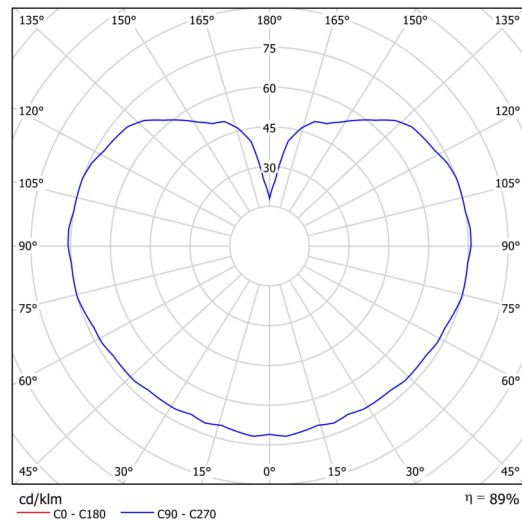

ADRIA P3A

Product code: ADR50723

Type: LED-5L06E550Z11/097/L100 NB 4K#

Short description of the luminaire: Stainless steel brushed | pendant LED light ON/OFF | TRIPLEX OPAL hand blown glass shade | rod pendant 100 cm |

Technical data

Types of luminaires	Classic on/off
Mounting type	Suspended - rod
Base material	stainless steel steel
Shade material	three-layer glass TRIPLEX OPAL
Base color	brushed stainless steel
Shade color	white
Holding the shade	steel holder
Mounting location	ceiling
Width	350 mm
Length	350 mm
Height	350 mm
Diameter	ø 350 mm
Suspension length	1000 mm
mounting holes (diameter)	none
Energy Class	D
Impact strength	IK01
Operating temperature	from -20°C to +30°C

Electrical data

Power consumption	26 W
Ingress Protection	IP40
Socket	LED modul
terminal block	none

Luminous data

Lum. flux of luminaire	3750 lm
Lum. flux of light source	4260 lm
Chromaticity temperature	4000 K
Rated life time LED L80/B10	100000 hours
CRI	Ra80
MacAdam	3
Blue light hazard	Risk group 0

Eulum data for calculation programs are available at www.osmont.cz.