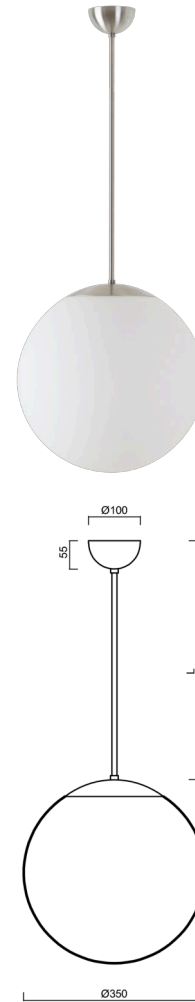

ADRIA P3A

Product code: ADR50723

Type: LED-5L06E550Z11/097/L100 NB 4K#

Short description of the luminaire: Stainless steel brushed | pendant LED light ON/OFF | TRIPLEX OPAL hand blown glass shade | rod pendant 100 cm |

Technical data

Types of luminaires	Classic on/off
Mounting type	Suspended - rod
Base material	stainless steel steel
Shade material	three-layer glass TRIPLEX OPAL
Base color	brushed stainless steel
Shade color	white
Holding the shade	steel holder
Mounting location	ceiling
Width	350 mm
Length	350 mm
Height	350 mm
Diameter	ø 350 mm
Suspension length	1000 mm
mounting holes (diameter)	none
Energy Class	D
Impact strength	IK01
Operating temperature	from -20°C to +30°C

Electrical data

Power consumption	26 W
Ingress Protection	IP40
Socket	LED modul
terminal block	none

Luminous data

Lum. flux of luminaire	3750 lm
Lum. flux of light source	4260 lm
Chromaticity temperature	4000 K
Rated life time LED L80/B10	100000 hours
CRI	Ra80
MacAdam	3
Blue light hazard	Risk group 0

Eulum data for calculation programs are available at www.osmont.cz.