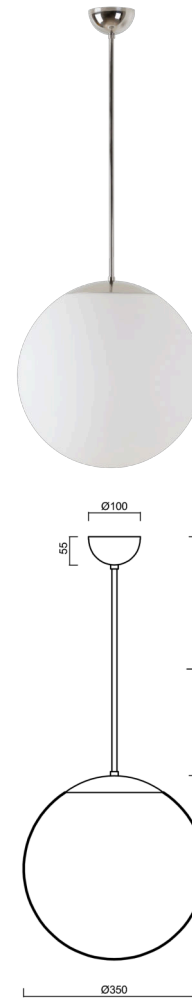

ADRIA P3A

Product code: ADR50716

Type: LED-5L06E550Z11/097/L60 NK3HST NL 4K#

Short description of the luminaire: Stainless steel polished | pendant LED light with emergency backup combined (with Self-test) | TRIPLEX OPAL hand blown glass shade| rod pendant 60 cm |

Technical data

Types of luminaires	Emergency combined SELFTEST
Mounting type	Suspended - rod
Base material	stainless steel steel
Shade material	three-layer glass TRIPLEX OPAL
Base color	polished stainless steel
Shade color	white
Holding the shade	steel holder
Mounting location	ceiling
Width	350 mm
Length	350 mm
Height	350 mm
Diameter	ø 350 mm
Suspension length	600 mm
mounting holes (diameter)	none
Energy Class	D
Impact strength	IK01
Operating temperature	from -20°C to +30°C

Electrical data

Power consumption	26 W
Ingress Protection	IP40
Socket	LED modul
Battery type	LiFePO4
Emergency time	3 hours
SELFTEST	yes
terminal block	none

Luminous data

Lum. flux of luminaire	3750 lm
Lum. flux of light source	4260 lm
Lum. flux of light source in emergency mode	200 lm
Chromaticity temperature	4000 K
Rated life time LED L80/B10	100000 hours
CRI	Ra80
MacAdam	3
Blue light hazard	Risk group 0

Eulum data for calculation programs are available at www.osmont.cz.