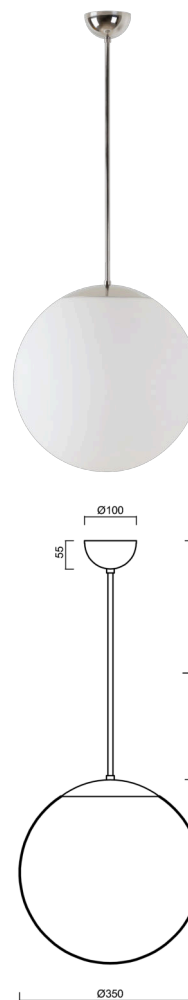

ADRIA P3A

Product code: ADR50713

Type: LED-5L06E550Z11/097/L100 NK3H NL 4K#

Short description of the luminaire: Stainless steel polished | pendant LED light with emergency backup combined | TRIPLEX OPAL hand blown glass shade | rod pendant 100 cm |

Technical data

Types of luminaires	Emergency combined
Mounting type	Suspended - rod
Base material	stainless steel steel
Shade material	three-layer glass TRIPLEX OPAL
Base color	polished stainless steel
Shade color	white
Holding the shade	steel holder
Mounting location	ceiling
Width	350 mm
Length	350 mm
Height	350 mm
Diameter	ø 350 mm
Suspension length	1000 mm
mounting holes (diameter)	none
Energy Class	D
Impact strength	IK01
Operating temperature	from -20°C to +30°C

Electrical data

Power consumption	26 W
Ingress Protection	IP40
Socket	LED modul
Battery type	LiFePO4
Emergency time	3 hours
terminal block	none

Luminous data

Lum. flux of luminaire	3750 lm
Lum. flux of light source	4260 lm
Lum. flux of light source in emergency mode	200 lm
Chromaticity temperature	4000 K
Rated life time LED L80/B10	100000 hours
CRI	Ra80
MacAdam	3
Blue light hazard	Risk group 0

Eulum data for calculation programs are available at www.osmont.cz.