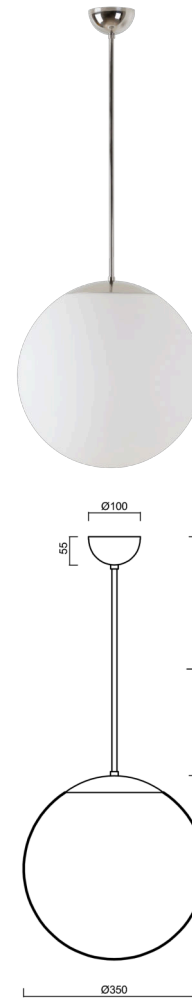

ADRIA P3A

Product code: ADR50700

Type: LED-5L06E550Z11/097/L40 NL 4K#

Short description of the luminaire: Stainless steel polished | pendant LED light ON/OFF | TRIPLEX OPAL hand blown glass shade | rod pendant 40 cm |

Technical data

Types of luminaires	Classic on/off
Mounting type	Suspended - rod
Base material	stainless steel steel
Shade material	three-layer glass TRIPLEX OPAL
Base color	polished stainless steel
Shade color	white
Holding the shade	steel holder
Mounting location	ceiling
Width	350 mm
Length	350 mm
Height	350 mm
Diameter	ø 350 mm
Suspension length	400 mm
mounting holes (diameter)	none
Energy Class	D
Impact strength	IK01
Operating temperature	from -20°C to +30°C

Electrical data

Power consumption	26 W
Ingress Protection	IP40
Socket	LED modul
terminal block	none

Luminous data

Lum. flux of luminaire	3750 lm
Lum. flux of light source	4260 lm
Chromaticity temperature	4000 K
Rated life time LED L80/B10	100000 hours
CRI	Ra80
MacAdam	3
Blue light hazard	Risk group 0

Eulum data for calculation programs are available at www.osmont.cz.