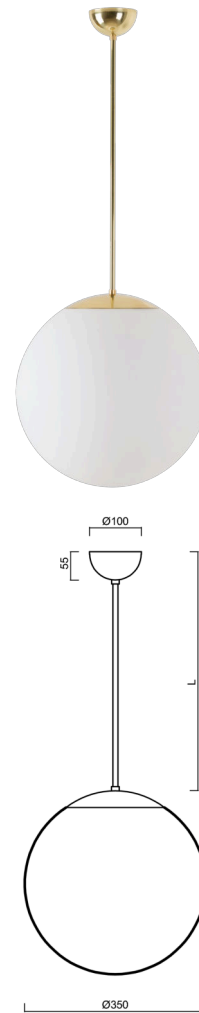

ADRIA P3A

LED-5L06E550Z11/097/L60 NK3HST MS 4K#

WWW.OSMONT.CZ

ADRIA P3A

Product code: ADR50696

Type: LED-5L06E550Z11/097/L60 NK3HST MS 4K#

Short description of the luminaire: Brass polished | pendant LED light with emergency backup combined (with Self-test) | TRIPLEX OPAL hand blown glass shade| rod pendant 60 cm |

Technical data

Types of luminaires	Emergency combined SELFTEST
Mounting type	Suspended - rod
Base material	brass
Shade material	three-layer glass TRIPLEX OPAL
Base color	polished brass
Shade color	white
Holding the shade	steel holder
Mounting location	ceiling
Width	350 mm
Length	350 mm
Height	350 mm
Diameter	ø 350 mm
Suspension length	600 mm
mounting holes (diameter)	none
Energy Class	D
Impact strength	IK01
Operating temperature	from -20°C to +30°C

Electrical data

Power consumption	26 W
Ingress Protection	IP40
Socket	LED modul
Battery type	LiFePO4
Emergency time	3 hours
SELFTEST	yes
terminal block	none

Luminous data

Lum. flux of luminaire	3750 lm
Lum. flux of light source	4260 lm
Lum. flux of light source in emergency mode	200 lm
Chromaticity temperature	4000 K
Rated life time LED L80/B10	100000 hours
CRI	Ra80
MacAdam	3
Blue light hazard	Risk group 0

Additional assortment:

Lampshade

Product code	Name	Color	Picture	Drawing
20144	097	white	