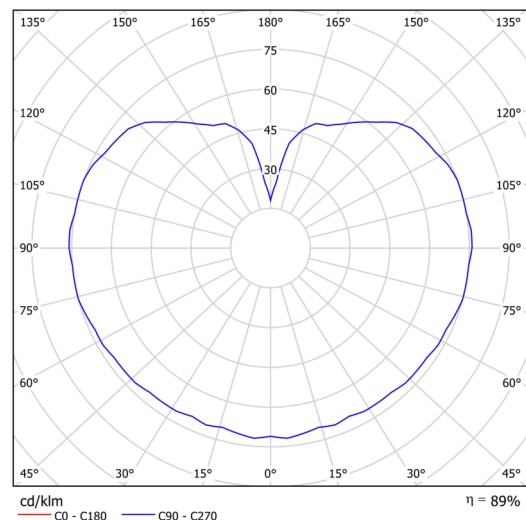

Luminous data

Lum. flux of luminaire	3750 lm
Lum. flux of light source	4260 lm
Lum. flux of light source in emergency mode	200 lm
Chromaticity temperature	4000 K
Rated life time LED L80/B10	100000 hours
CRI	Ra80
MacAdam	3
Blue light hazard	Risk group 0

Eulum data for calculation programs are available at www.osmont.cz.