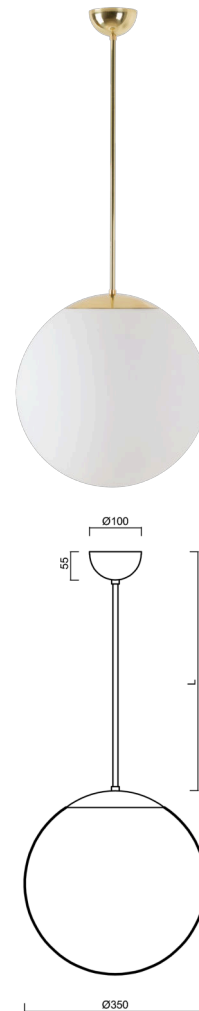

ADRIA P3A

LED-5L06E550Z11/097/L40 NK3HST MS 4K#

WWW.OSMONT.CZ

ADRIA P3A

Product code: ADR50695

Type: LED-5L06E550Z11/097/L40 NK3HST MS 4K#

Short description of the luminaire: Brass polished | pendant LED light with emergency backup combined (with Self-test) | TRIPLEX OPAL hand blown glass shade| rod pendant 40 cm |

Technical data

Types of luminaires	Emergency combined SELFTEST
Mounting type	Suspended - rod
Base material	brass
Shade material	three-layer glass TRIPLEX OPAL
Base color	polished brass
Shade color	white
Holding the shade	steel holder
Mounting location	ceiling
Width	350 mm
Length	350 mm
Height	350 mm
Diameter	ø 350 mm
Suspension length	400 mm
mounting holes (diameter)	none
Energy Class	D
Impact strength	IK01
Operating temperature	from -20°C to +30°C

Electrical data

Power consumption	26 W
Ingress Protection	IP40
Socket	LED modul
Battery type	LiFePO4
Emergency time	3 hours
SELFTEST	yes
terminal block	none

Luminous data

Lum. flux of luminaire	3750 lm
Lum. flux of light source	4260 lm
Lum. flux of light source in emergency mode	200 lm
Chromaticity temperature	4000 K
Rated life time LED L80/B10	100000 hours
CRI	Ra80
MacAdam	3
Blue light hazard	Risk group 0

Additional assortment:

Lampshade

Product code	Name	Color	Picture	Drawing
20144	097	white	