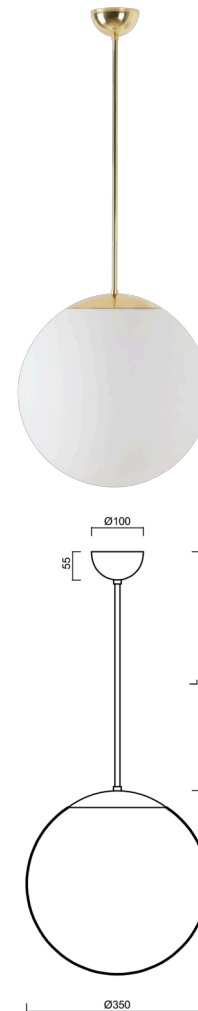

ADRIA P3A

Product code: ADR50691

Type: LED-5L06E550Z11/097/L60 NK3H MS 4K#

Short description of the luminaire: Brass polished | pendant LED light with emergency backup combined | TRIPLEX OPAL hand blown glass shade| rod pendant 60 cm |

Technical data

Types of luminaires	Emergency combined
Mounting type	Suspended - rod
Base material	brass
Shade material	three-layer glass TRIPLEX OPAL
Base color	polished brass
Shade color	white
Holding the shade	steel holder
Mounting location	ceiling
Width	350 mm
Length	350 mm
Height	350 mm
Diameter	ø 350 mm
Suspension length	600 mm
mounting holes (diameter)	none
Energy Class	D
Impact strength	IK01
Operating temperature	from -20°C to +30°C

Electrical data

Power consumption	26 W
Ingress Protection	IP40
Socket	LED modul
Battery type	LiFePO4
Emergency time	3 hours
terminal block	none

Luminous data

Lum. flux of luminaire	3750 lm
Lum. flux of light source	4260 lm
Lum. flux of light source in emergency mode	200 lm
Chromaticity temperature	4000 K
Rated life time LED L80/B10	100000 hours
CRI	Ra80
MacAdam	3
Blue light hazard	Risk group 0

Eulum data for calculation programs are available at www.osmont.cz.