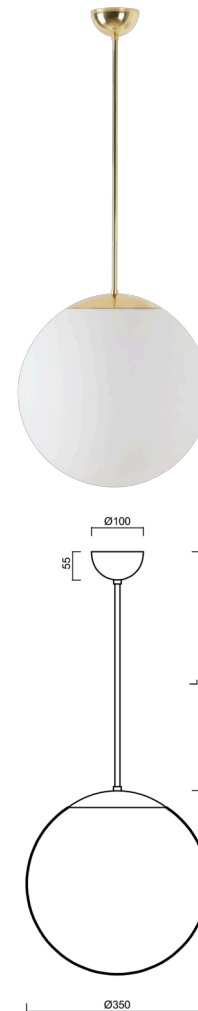

ADRIA P3A

Product code: ADR50690

Type: LED-5L06E550Z11/097/L40 NK3H MS 4K#

Short description of the luminaire: Brass polished | pendant LED light with emergency backup combined | TRIPLEX OPAL hand blown glass shade| rod pendant 40 cm |

Technical data

Types of luminaires	Emergency combined
Mounting type	Suspended - rod
Base material	brass
Shade material	three-layer glass TRIPLEX OPAL
Base color	polished brass
Shade color	white
Holding the shade	steel holder
Mounting location	ceiling
Width	350 mm
Length	350 mm
Height	350 mm
Diameter	ø 350 mm
Suspension length	400 mm
mounting holes (diameter)	none
Energy Class	D
Impact strength	IK01
Operating temperature	from -20°C to +30°C

Electrical data

Power consumption	26 W
Ingress Protection	IP40
Socket	LED modul
Battery type	LiFePO4
Emergency time	3 hours
terminal block	none

Luminous data

Lum. flux of luminaire	3750 lm
Lum. flux of light source	4260 lm
Lum. flux of light source in emergency mode	200 lm
Chromaticity temperature	4000 K
Rated life time LED L80/B10	100000 hours
CRI	Ra80
MacAdam	3
Blue light hazard	Risk group 0

Eulum data for calculation programs are available at www.osmont.cz.