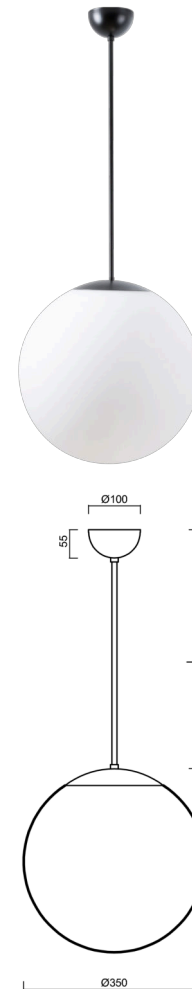

ADRIA P3A

Product code: ADR50669

Type: LED-5L06E550Z11/097/L20 NK3H C 4K#

Short description of the luminaire: Black colour | pendant LED light with emergency backup combined | TRIPLEX OPAL hand blown glass shade| rod pendant 20 cm |

Technical data

Types of luminaires	Emergency combined
Mounting type	Suspended - rod
Base material	steel
Shade material	three-layer glass TRIPLEX OPAL
Base color	black Ral9005
Shade color	white
Holding the shade	steel holder
Mounting location	ceiling
Width	350 mm
Length	350 mm
Height	350 mm
Diameter	ø 350 mm
Suspension length	200 mm
mounting holes (diameter)	none
Energy Class	D
Impact strength	IK01
Operating temperature	from -20°C to +30°C

Electrical data

Power consumption	26 W
Ingress Protection	IP40
Socket	LED modul
Battery type	LiFePO4
Emergency time	3 hours
terminal block	none

Luminous data

Lum. flux of luminaire	3750 lm
Lum. flux of light source	4260 lm
Lum. flux of light source in emergency mode	200 lm
Chromaticity temperature	4000 K
Rated life time LED L80/B10	100000 hours
CRI	Ra80
MacAdam	3
Blue light hazard	Risk group 0

Eulum data for calculation programs are available at www.osmont.cz.