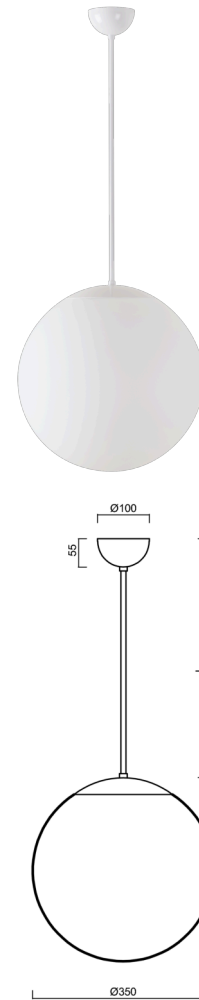

ADRIA P3A

LED-5L06E550Z11/097/L40 NK3HST B 4K#

WWW.OSMONT.CZ

ADRIA P3A

Product code: ADR50655

Type: LED-5L06E550Z11/097/L40 NK3HST B 4K#

Short description of the luminaire: White colour | pendant LED light with emergency backup combined (with Self-test) | TRIPLEX OPAL hand blown glass shade| rod pendant 40 cm |

Technical data

Types of luminaires	Emergency combined SELFTEST
Mounting type	Suspended - rod
Base material	steel
Shade material	three-layer glass TRIPLEX OPAL
Base color	white Ra19003
Shade color	white
Holding the shade	steel holder
Mounting location	ceiling
Width	350 mm
Length	350 mm
Height	350 mm
Diameter	ø 350 mm
Suspension length	400 mm
mounting holes (diameter)	none
Energy Class	D
Impact strength	IK01
Operating temperature	from -20°C to +30°C

Electrical data

Power consumption	26 W
Ingress Protection	IP40
Socket	LED modul
Battery type	LiFePO4
Emergency time	3 hours
SELFTEST	yes
terminal block	none

Luminous data

Lum. flux of luminaire	3750 lm
Lum. flux of light source	4260 lm
Lum. flux of light source in emergency mode	200 lm
Chromaticity temperature	4000 K
Rated life time LED L80/B10	100000 hours
CRI	Ra80
MacAdam	3
Blue light hazard	Risk group 0

Additional assortment:

Lampshade

Product code	Name	Color	Picture	Drawing
20144	097	white		