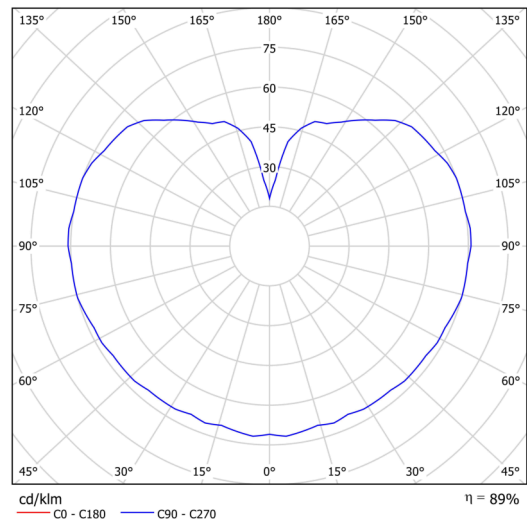

ADRIA P3A

Product code: ADR50653

Type: LED-5L06E550Z11/097/L100 NK3H B 4K#

Short description of the luminaire: White colour | pendant LED light with emergency backup combined | TRIPLEX OPAL hand blown glass shade| rod pendant 100 cm |

Technical data

Types of luminaires	Emergency combined
Mounting type	Suspended - rod
Base material	steel
Shade material	three-layer glass TRIPLEX OPAL
Base color	white Ral9003
Shade color	white
Holding the shade	steel holder
Mounting location	ceiling
Width	350 mm
Length	350 mm
Height	350 mm
Diameter	ø 350 mm
Suspension length	1000 mm
mounting holes (diameter)	none
Energy Class	D
Impact strength	IK01
Operating temperature	from -20°C to +30°C

Electrical data

Power consumption	26 W
Ingress Protection	IP40
Socket	LED modul
Battery type	LiFePO4
Emergency time	3 hours
terminal block	none

Luminous data

Lum. flux of luminaire	3750 lm
Lum. flux of light source	4260 lm
Lum. flux of light source in emergency mode	200 lm
Chromaticity temperature	4000 K
Rated life time LED L80/B10	100000 hours
CRI	Ra80
MacAdam	3
Blue light hazard	Risk group 0

Eulum data for calculation programs are available at www.osmont.cz.