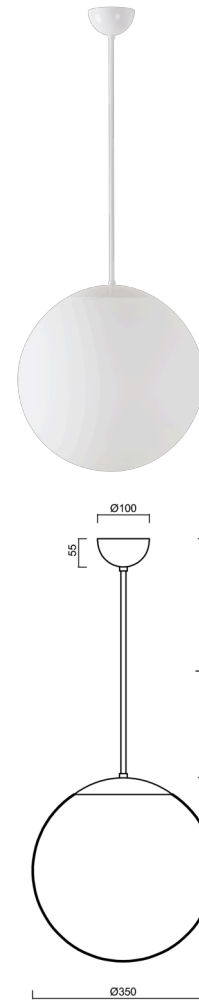

ADRIA P3A

Product code: ADR50653

Type: LED-5L06E550Z11/097/L100 NK3H B 4K#

Short description of the luminaire: White colour | pendant LED light with emergency backup combined | TRIPLEX OPAL hand blown glass shade| rod pendant 100 cm |

Technical data

Types of luminaires	Emergency combined
Mounting type	Suspended - rod
Base material	steel
Shade material	three-layer glass TRIPLEX OPAL
Base color	white Ral9003
Shade color	white
Holding the shade	steel holder
Mounting location	ceiling
Width	350 mm
Length	350 mm
Height	350 mm
Diameter	ø 350 mm
Suspension length	1000 mm
mounting holes (diameter)	none
Energy Class	D
Impact strength	IK01
Operating temperature	from -20°C to +30°C

Electrical data

Power consumption	26 W
Ingress Protection	IP40
Socket	LED modul
Battery type	LiFePO4
Emergency time	3 hours
terminal block	none

Luminous data

Lum. flux of luminaire	3750 lm
Lum. flux of light source	4260 lm
Lum. flux of light source in emergency mode	200 lm
Chromaticity temperature	4000 K
Rated life time LED L80/B10	100000 hours
CRI	Ra80
MacAdam	3
Blue light hazard	Risk group 0

Eulum data for calculation programs are available at www.osmont.cz.