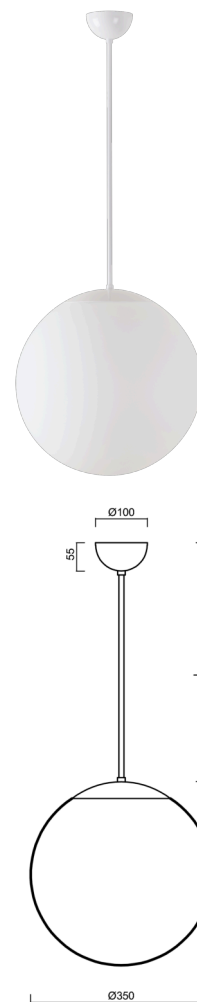

ADRIA P3A

Product code: ADR50651

Type: LED-5L06E550Z11/097/L60 NK3H B 4K#

Short description of the luminaire: White colour | pendant LED light with emergency backup combined | TRIPLEX OPAL hand blown glass shade| rod pendant 60 cm |

Technical data

Types of luminaires	Emergency combined
Mounting type	Suspended - rod
Base material	steel
Shade material	three-layer glass TRIPLEX OPAL
Base color	white Ral9003
Shade color	white
Holding the shade	steel holder
Mounting location	ceiling
Width	350 mm
Length	350 mm
Height	350 mm
Diameter	ø 350 mm
Suspension length	600 mm
mounting holes (diameter)	none
Energy Class	D
Impact strength	IK01
Operating temperature	from -20°C to +30°C

Electrical data

Power consumption	26 W
Ingress Protection	IP40
Socket	LED modul
Battery type	LiFePO4
Emergency time	3 hours
terminal block	none

Luminous data

Lum. flux of luminaire	3750 lm
Lum. flux of light source	4260 lm
Lum. flux of light source in emergency mode	200 lm
Chromaticity temperature	4000 K
Rated life time LED L80/B10	100000 hours
CRI	Ra80
MacAdam	3
Blue light hazard	Risk group 0

Eulum data for calculation programs are available at www.osmont.cz.