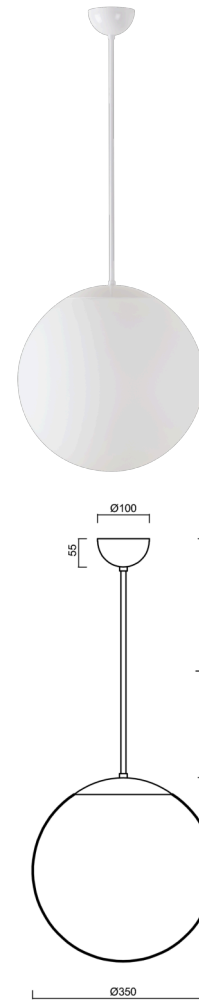

ADRIA P3A

Product code: ADR50642

Type: LED-5L06E550Z11/097/L80 B 4K#

Short description of the luminaire: White colour | pendant LED light ON/OFF | TRIPLEX OPAL hand blown glass shade| rod pendant 80 cm |

Technical data

Types of luminaires	Classic on/off
Mounting type	Suspended - rod
Base material	steel
Shade material	three-layer glass TRIPLEX OPAL
Base color	white Ral9003
Shade color	white
Holding the shade	steel holder
Mounting location	ceiling
Width	350 mm
Length	350 mm
Height	350 mm
Diameter	ø 350 mm
Suspension length	800 mm
mounting holes (diameter)	none
Energy Class	D
Impact strength	IK01
Operating temperature	from -20°C to +30°C

Electrical data

Power consumption	26 W
Ingress Protection	IP40
Socket	LED modul
terminal block	none

Luminous data

Lum. flux of luminaire	3750 lm
Lum. flux of light source	4260 lm
Chromaticity temperature	4000 K
Rated life time LED L80/B10	100000 hours
CRI	Ra80
MacAdam	3
Blue light hazard	Risk group 0

Eulum data for calculation programs are available at www.osmont.cz.