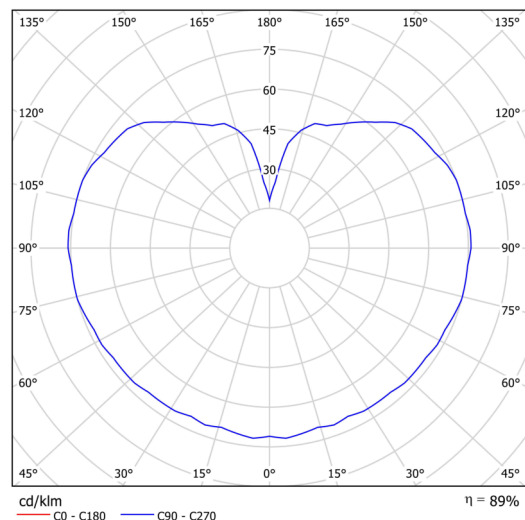

ADRIA P3A

Product code: ADR50642

Type: LED-5L06E550Z11/097/L80 B 4K#

Short description of the luminaire: White colour | pendant LED light ON/OFF | TRIPLEX OPAL hand blown glass shade| rod pendant 80 cm |

Technical data

Types of luminaires	Classic on/off
Mounting type	Suspended - rod
Base material	steel
Shade material	three-layer glass TRIPLEX OPAL
Base color	white Ral9003
Shade color	white
Holding the shade	steel holder
Mounting location	ceiling
Width	350 mm
Length	350 mm
Height	350 mm
Diameter	ø 350 mm
Suspension length	800 mm
mounting holes (diameter)	none
Energy Class	D
Impact strength	IK01
Operating temperature	from -20°C to +30°C

Electrical data

Power consumption	26 W
Ingress Protection	IP40
Socket	LED modul
terminal block	none

Luminous data

Lum. flux of luminaire	3750 lm
Lum. flux of light source	4260 lm
Chromaticity temperature	4000 K
Rated life time LED L80/B10	100000 hours
CRI	Ra80
MacAdam	3
Blue light hazard	Risk group 0

Eulum data for calculation programs are available at www.osmont.cz.