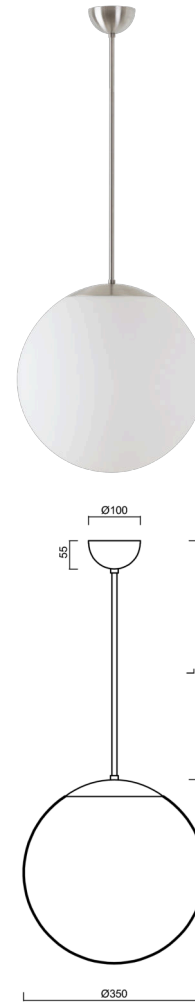

ADRIA P3A

LED-5L06E550Z11/097/L40 NK3HST NB 3K#

WWW.OSMONT.CZ

ADRIA P3A

Product code: ADR50235

Type: LED-5L06E550Z11/097/L40 NK3HST NB 3K#

Short description of the luminaire: Stainless steel brushed | pendant LED light with emergency backup combined (with Self-test) | TRIPLEX OPAL hand blown glass shade| rod pendant 40 cm |

Technical data

Types of luminaires	Emergency combined SELFTEST
Mounting type	Suspended - rod
Base material	stainless steel steel
Shade material	three-layer glass TRIPLEX OPAL
Base color	brushed stainless steel
Shade color	white
Holding the shade	steel holder
Mounting location	ceiling
Width	350 mm
Length	350 mm
Height	350 mm
Diameter	ø 350 mm
Suspension length	400 mm
mounting holes (diameter)	none
Energy Class	D
Impact strength	IK01
Operating temperature	from -20°C to +30°C

Electrical data

Power consumption	26 W
Ingress Protection	IP40
Socket	LED modul
Battery type	LiFePO4
Emergency time	3 hours
SELFTEST	yes
terminal block	none

Luminous data

Lum. flux of luminaire	3590 lm
Lum. flux of light source	4080 lm
Lum. flux of light source in emergency mode	200 lm
Chromaticity temperature	3000 K
Rated life time LED L80/B10	100000 hours
CRI	Ra80
MacAdam	3
Blue light hazard	Risk group 0

Additional assortment:

Lampshade

Product code	Name	Color	Picture	Drawing
20144	097	white		