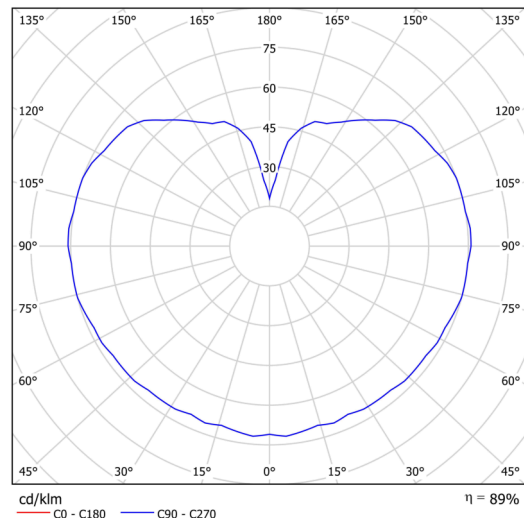

Luminous data

Lum. flux of luminaire	3590 lm
Lum. flux of light source	4080 lm
Lum. flux of light source in emergency mode	200 lm
Chromaticity temperature	3000 K
Rated life time LED L80/B10	100000 hours
CRI	Ra80
MacAdam	3
Blue light hazard	Risk group 0

Eulum data for calculation programs are available at www.osmont.cz.