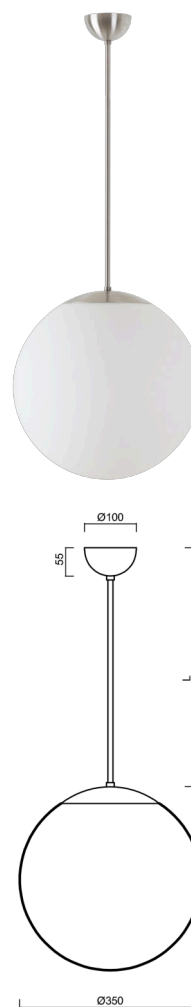

ADRIA P3A

Product code: ADR50232

Type: LED-5L06E550Z11/097/L80 NK3H NB 3K#

Short description of the luminaire: Stainless steel brushed | pendant LED light with emergency backup combined | TRIPLEX OPAL hand blown glass shade | rod pendant 80 cm |

Technical data

Types of luminaires	Emergency combined
Mounting type	Suspended - rod
Base material	stainless steel steel
Shade material	three-layer glass TRIPLEX OPAL
Base color	brushed stainless steel
Shade color	white
Holding the shade	steel holder
Mounting location	ceiling
Width	350 mm
Length	350 mm
Height	350 mm
Diameter	ø 350 mm
Suspension length	800 mm
mounting holes (diameter)	none
Energy Class	D
Impact strength	IK01
Operating temperature	from -20°C to +30°C

Electrical data

Power consumption	26 W
Ingress Protection	IP40
Socket	LED modul
Battery type	LiFePO4
Emergency time	3 hours
terminal block	none

Luminous data

Lum. flux of luminaire	3590 lm
Lum. flux of light source	4080 lm
Lum. flux of light source in emergency mode	200 lm
Chromaticity temperature	3000 K
Rated life time LED L80/B10	100000 hours
CRI	Ra80
MacAdam	3
Blue light hazard	Risk group 0

Eulum data for calculation programs are available at www.osmont.cz.