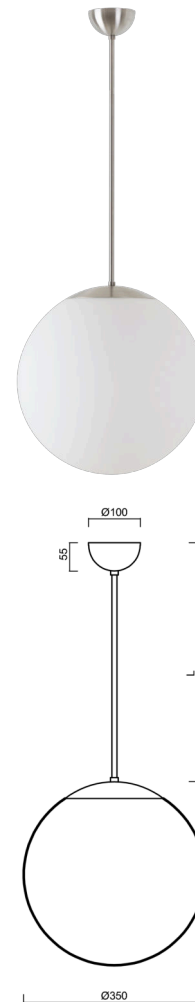

## ADRIA P3A

---

LED-5L06E550Z11/097/L20 NK3H NB 3K#

[WWW.OSMONT.CZ](http://WWW.OSMONT.CZ)

# ADRIA P3A

Product code: ADR50229

Type: LED-5L06E550Z11/097/L20 NK3H NB 3K#

Short description of the luminaire: Stainless steel brushed | pendant LED light with emergency backup combined | TRIPLEX OPAL hand blown glass shade | rod pendant 20 cm |

## Technical data

Types of luminaires	Emergency combined
Mounting type	Suspended - rod
Base material	stainless steel steel
Shade material	three-layer glass TRIPLEX OPAL
Base color	brushed stainless steel
Shade color	white
Holding the shade	steel holder
Mounting location	ceiling
Width	350 mm
Length	350 mm
Height	350 mm
Diameter	ø 350 mm
Suspension length	200 mm
mounting holes (diameter)	none
Energy Class	D
Impact strength	IK01
Operating temperature	from -20°C to +30°C