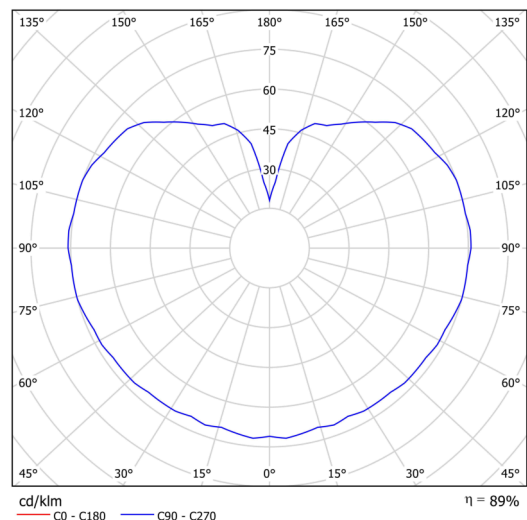

Luminous data

Lum. flux of luminaire	3590 lm
Lum. flux of light source	4080 lm
Lum. flux of light source in emergency mode	200 lm
Chromaticity temperature	3000 K
Rated life time LED L80/B10	100000 hours
CRI	Ra80
MacAdam	3
Blue light hazard	Risk group 0

Eulum data for calculation programs are available at www.osmont.cz.