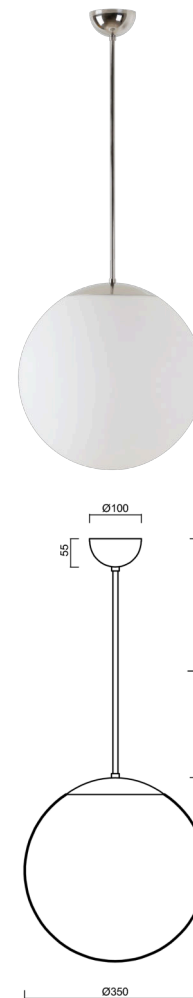

ADRIA P3A

Product code: ADR50209

Type: LED-5L06E550Z11/097/L20 NK3H NL 3K#

Short description of the luminaire: Stainless steel polished | pendant LED light with emergency backup combined | TRIPLEX OPAL hand blown glass shade | rod pendant 20 cm |

Technical data

Types of luminaires	Emergency combined
Mounting type	Suspended - rod
Base material	stainless steel steel
Shade material	three-layer glass TRIPLEX OPAL
Base color	polished stainless steel
Shade color	white
Holding the shade	steel holder
Mounting location	ceiling
Width	350 mm
Length	350 mm
Height	350 mm
Diameter	ø 350 mm
Suspension length	200 mm
mounting holes (diameter)	none
Energy Class	D
Impact strength	IK01
Operating temperature	from -20°C to +30°C

Electrical data

Power consumption	26 W
Ingress Protection	IP40
Socket	LED modul
Battery type	LiFePO4
Emergency time	3 hours
terminal block	none

Luminous data

Lum. flux of luminaire	3590 lm
Lum. flux of light source	4080 lm
Lum. flux of light source in emergency mode	200 lm
Chromaticity temperature	3000 K
Rated life time LED L80/B10	100000 hours
CRI	Ra80
MacAdam	3
Blue light hazard	Risk group 0

Eulum data for calculation programs are available at www.osmont.cz.