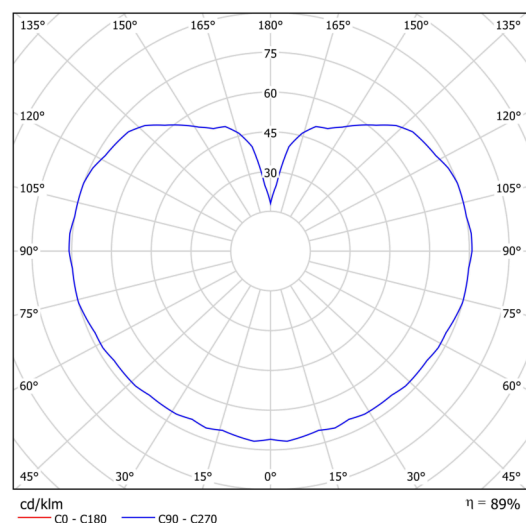

Luminous data

Lum. flux of luminaire	3590 lm
Lum. flux of light source	4080 lm
Lum. flux of light source in emergency mode	200 lm
Chromaticity temperature	3000 K
Rated life time LED L80/B10	100000 hours
CRI	Ra80
MacAdam	3
Blue light hazard	Risk group 0

Eulum data for calculation programs are available at www.osmont.cz.