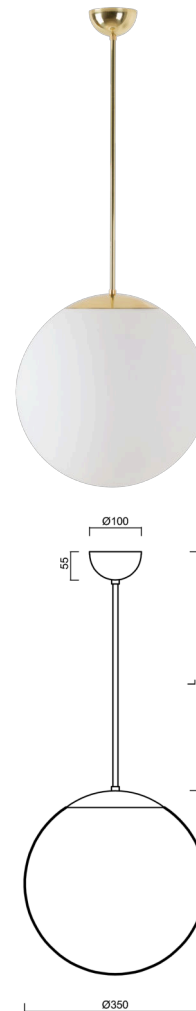

ADRIA P3A

LED-5L06E550Z11/097/L100 NK3HST MS 3K#

WWW.OSMONT.CZ

ADRIA P3A

Product code: ADR50198

Type: LED-5L06E550Z11/097/L100 NK3HST MS 3K#

Short description of the luminaire: Brass polished | pendant
LED light with emergency backup combined (with Self-test) |
TRIPLEX OPAL hand blown glass shade| rod pendant 100 cm |

Technical data

Types of luminaires	Emergency combined SELFTEST
Mounting type	Suspended - rod
Base material	brass
Shade material	three-layer glass TRIPLEX OPAL
Base color	polished brass
Shade color	white
Holding the shade	steel holder
Mounting location	ceiling
Width	350 mm
Length	350 mm
Height	350 mm
Diameter	ø 350 mm
Suspension length	1000 mm
mounting holes (diameter)	none
Energy Class	D
Impact strength	IK01
Operating temperature	from -20°C to +30°C

Electrical data

Power consumption	26 W
Ingress Protection	IP40
Socket	LED modul
Battery type	LiFePO4
Emergency time	3 hours
SELFTEST	yes
terminal block	none

Luminous data

Lum. flux of luminaire	3590 lm
Lum. flux of light source	4080 lm
Lum. flux of light source in emergency mode	200 lm
Chromaticity temperature	3000 K
Rated life time LED L80/B10	100000 hours
CRI	Ra80
MacAdam	3
Blue light hazard	Risk group 0

Additional assortment:

Lampshade

Product code	Name	Color	Picture	Drawing
20144	097	white	