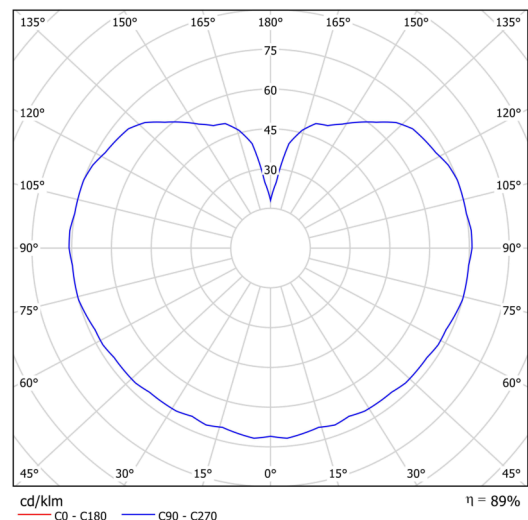

Luminous data

Lum. flux of luminaire	3590 lm
Lum. flux of light source	4080 lm
Lum. flux of light source in emergency mode	200 lm
Chromaticity temperature	3000 K
Rated life time LED L80/B10	100000 hours
CRI	Ra80
MacAdam	3
Blue light hazard	Risk group 0

Eulum data for calculation programs are available at www.osmont.cz.