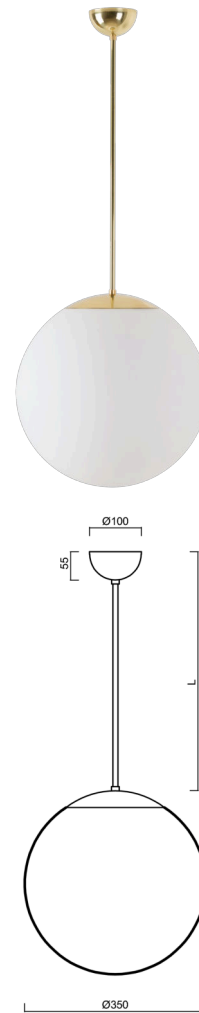

ADRIA P3A

LED-5L06E550Z11/097/L20 NK3HST MS 3K#

WWW.OSMONT.CZ

ADRIA P3A

Product code: ADR50194

Type: LED-5L06E550Z11/097/L20 NK3HST MS 3K#

Short description of the luminaire: Brass polished | pendant
LED light with emergency backup combined (with Self-test) |
TRIPLEX OPAL hand blown glass shade| rod pendant 20 cm |

Technical data

Types of luminaires	Emergency combined SELFTEST
Mounting type	Suspended - rod
Base material	brass
Shade material	three-layer glass TRIPLEX OPAL
Base color	polished brass
Shade color	white
Holding the shade	steel holder
Mounting location	ceiling
Width	350 mm
Length	350 mm
Height	350 mm
Diameter	ø 350 mm
Suspension length	200 mm
mounting holes (diameter)	none
Energy Class	D
Impact strength	IK01
Operating temperature	from -20°C to +30°C

Electrical data

Power consumption	26 W
Ingress Protection	IP40
Socket	LED modul
Battery type	LiFePO4
Emergency time	3 hours
SELFTEST	yes
terminal block	none

Luminous data

Lum. flux of luminaire	3590 lm
Lum. flux of light source	4080 lm
Lum. flux of light source in emergency mode	200 lm
Chromaticity temperature	3000 K
Rated life time LED L80/B10	100000 hours
CRI	Ra80
MacAdam	3
Blue light hazard	Risk group 0

Additional assortment:

Lampshade

Product code	Name	Color	Picture	Drawing
20144	097	white	