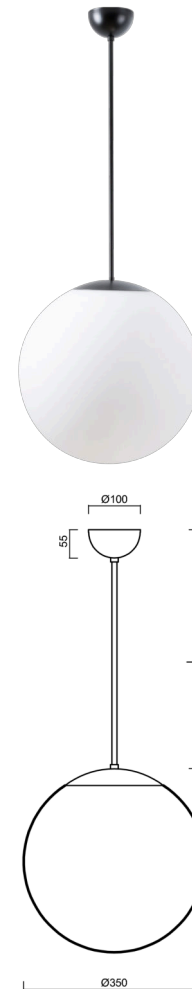

ADRIA P3A

Product code: ADR50173

Type: LED-5L06E550Z11/097/L100 NK3H C 3K#

Short description of the luminaire: Black colour | pendant LED light with emergency backup combined | TRIPLEX OPAL hand blown glass shade| rod pendant 100 cm |

Technical data

Types of luminaires	Emergency combined
Mounting type	Suspended - rod
Base material	steel
Shade material	three-layer glass TRIPLEX OPAL
Base color	black Ral9005
Shade color	white
Holding the shade	steel holder
Mounting location	ceiling
Width	350 mm
Length	350 mm
Height	350 mm
Diameter	ø 350 mm
Suspension length	1000 mm
mounting holes (diameter)	none
Energy Class	D
Impact strength	IK01
Operating temperature	from -20°C to +30°C

Electrical data

Power consumption	26 W
Ingress Protection	IP40
Socket	LED modul
Battery type	LiFePO4
Emergency time	3 hours
terminal block	none

Luminous data

Lum. flux of luminaire	3590 lm
Lum. flux of light source	4080 lm
Lum. flux of light source in emergency mode	200 lm
Chromaticity temperature	3000 K
Rated life time LED L80/B10	100000 hours
CRI	Ra80
MacAdam	3
Blue light hazard	Risk group 0

Eulum data for calculation programs are available at www.osmont.cz.