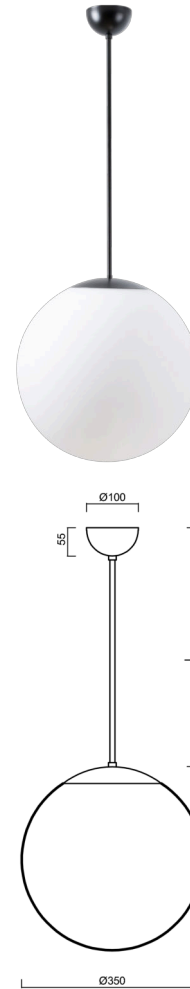

ADRIA P3A

Product code: ADR50170

Type: LED-5L06E550Z11/097/L40 NK3H C 3K#

Short description of the luminaire: Black colour | pendant LED light with emergency backup combined | TRIPLEX OPAL hand blown glass shade| rod pendant 40 cm |

Technical data

Types of luminaires	Emergency combined
Mounting type	Suspended - rod
Base material	steel
Shade material	three-layer glass TRIPLEX OPAL
Base color	black Ral9005
Shade color	white
Holding the shade	steel holder
Mounting location	ceiling
Width	350 mm
Length	350 mm
Height	350 mm
Diameter	ø 350 mm
Suspension length	400 mm
mounting holes (diameter)	none
Energy Class	D
Impact strength	IK01
Operating temperature	from -20°C to +30°C

Electrical data

Power consumption	26 W
Ingress Protection	IP40
Socket	LED modul
Battery type	LiFePO4
Emergency time	3 hours
terminal block	none

Luminous data

Lum. flux of luminaire	3590 lm
Lum. flux of light source	4080 lm
Lum. flux of light source in emergency mode	200 lm
Chromaticity temperature	3000 K
Rated life time LED L80/B10	100000 hours
CRI	Ra80
MacAdam	3
Blue light hazard	Risk group 0

Eulum data for calculation programs are available at www.osmont.cz.