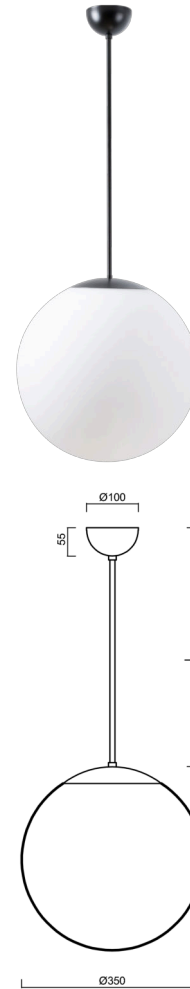

ADRIA P3A

Product code: ADR50169

Type: LED-5L06E550Z11/097/L20 NK3H C 3K#

Short description of the luminaire: Black colour | pendant LED light with emergency backup combined | TRIPLEX OPAL hand blown glass shade| rod pendant 20 cm |

Technical data

Types of luminaires	Emergency combined
Mounting type	Suspended - rod
Base material	steel
Shade material	three-layer glass TRIPLEX OPAL
Base color	black Ral9005
Shade color	white
Holding the shade	steel holder
Mounting location	ceiling
Width	350 mm
Length	350 mm
Height	350 mm
Diameter	ø 350 mm
Suspension length	200 mm
mounting holes (diameter)	none
Energy Class	D
Impact strength	IK01
Operating temperature	from -20°C to +30°C

Electrical data

Power consumption	26 W
Ingress Protection	IP40
Socket	LED modul
Battery type	LiFePO4
Emergency time	3 hours
terminal block	none

Luminous data

Lum. flux of luminaire	3590 lm
Lum. flux of light source	4080 lm
Lum. flux of light source in emergency mode	200 lm
Chromaticity temperature	3000 K
Rated life time LED L80/B10	100000 hours
CRI	Ra80
MacAdam	3
Blue light hazard	Risk group 0

Eulum data for calculation programs are available at www.osmont.cz.